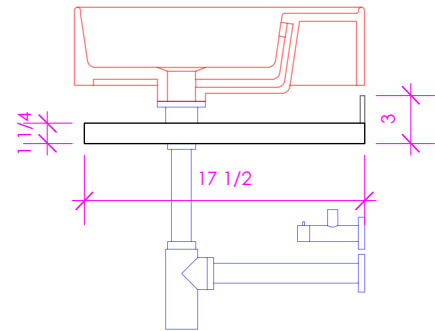

LACAVA

AQUA TOWEL BAR

ATB-18D

FEATURES:

- WELDED METAL TOWEL BAR
- WALL MOUNTED
- USED BELOW SINK (SOLD SEPARATELY)
- PROUDLY HANDMADE IN THE USA

FINISHES:

WOOD:

STANDARD:

METAL:

21 - BRUSHED STAINLESS STEEL
 10 - POLISHED STAINLESS STEEL
 51 - BRUSHED BRASS
 44 - MATTE BLACK

LACAVA reserves the right to revise any dimension or information on this sheet without notice. Dimensions are nominal and may vary within an industry accepted tolerance of 1/4". Cabinets with 'vanity top' sinks are made to the matching sink and dimensions may vary. LACAVA is not responsible for any cutouts, countertops, or furniture made without the actual product or template. Differences in color, grain, appearance, and texture are inherent in all natural woodwork and should be expected. Variances in these qualities are not deemed manufacturing defects and will not be accepted as valid reasons for return or exchanges. Plumbing specifications are only a guideline and may need alteration based on application.