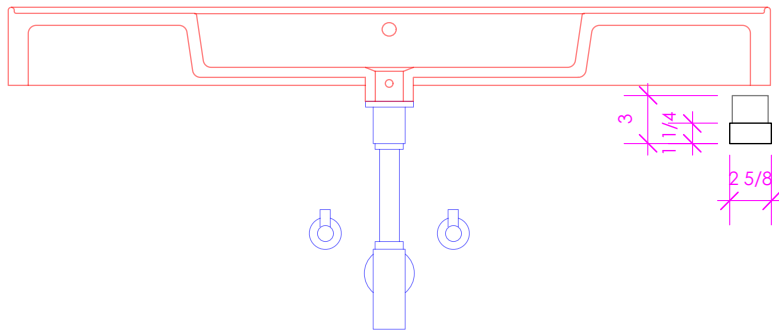

LACAVA

AQUA TOWEL BAR

ATB-18D

FEATURES:

- WELDED METAL TOWEL BAR
- WALL MOUNTED
- USED BELOW SINK (SOLD SEPARATELY)
- PROUDLY HANDMADE IN THE USA

FINISHES:

WOOD:

STANDARD: