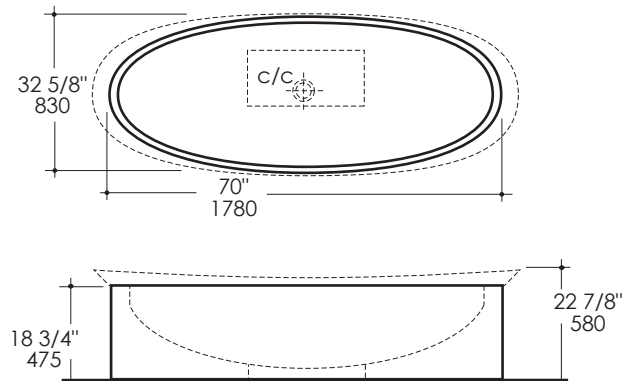

LACAVA®

SUAVE Skirt Item #6059S

Features:

- Wooden skirt for bathtub # 6059
- Free-standing installation
- Customizable (please request a quote)
- Handmade in USA
- Manufactured with low VOC finishes and wood from renewable forests
- Weight: 60 lbs.

Product Specifications:

Notes:

Drawings provided herein are meant to give the user an idea of the product and are not made to scale. The size in inches is rounded up to the nearest 1/16". Slight variances can often occur with porcelain and woodwork. Therefore, LACAVA will not be held responsible for any cutouts, countertops, or furniture made without the actual product or template from LACAVA. Differences in color, grain, appearance and texture are inherent in all natural woodwork, and should be expected. Variances in these qualities are not deemed manufacturing defects, and will not be accepted as valid reasons to return or exchange any LACAVA woodwork. Plumbing specifications are only a guideline and may need to be altered based on the application.