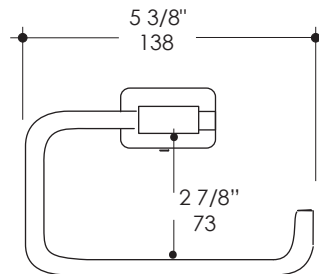

ELEGANZA Toilet Paper Holder Item #1808

Features:

- Wall-mount toilet paper holder
- Includes mounting hardware
- Plated brass construction

Finish Options:

- CR - Polished Chrome
- PN - Polished Nickel
- NI - Brushed Nickel
- BG - Brushed Gold
- 44 - Matte Black

Product Specifications:

Paper roll space width max. 4 3/4" (120mm)

Notes:

Drawings provided herein are meant to give the user an idea of the product and are not made to scale. The size in inches is rounded up to the nearest 1/16".