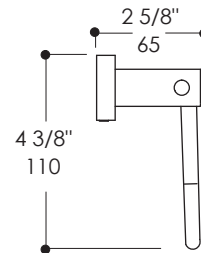

ELEGANZA Toilet Paper Holder Item #1808

Features:

- Wall-mount toilet paper holder
- Includes mounting hardware
- Plated brass construction

Finish Options:

- CR - Polished Chrome
- PN - Polished Nickel
- NI - Brushed Nickel
- BG - Brushed Gold
- 44 - Matte Black

Product Specifications:

Paper roll space width max. 4 3/4" (120mm)

Notes:

Drawings provided herein are meant to give the user an idea of the product and are not made to scale. The size in inches is rounded up to the nearest 1/16".