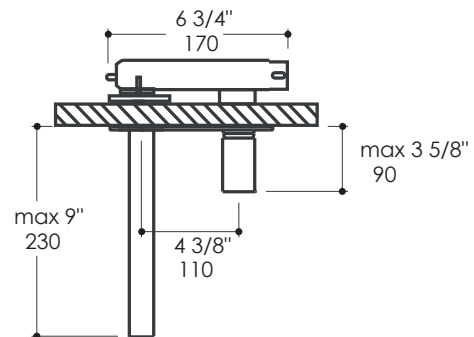

### Features:

- Wall-mount two-hole faucet with backplate and one knob handle on right
- Open spout features a natural water flow
- Brass construction with single ceramic disc cartridge
- Includes rough-in and trim
- Flow rate: includes 1.2 GPM

### Notes:

Drawings provided herein are meant to give the user an idea of the product and are not made to scale. The size in inches is rounded up to the nearest 1/16".

LACAVA is committed to the highest level of customer service. Please feel free to contact us at 1-888-522-2823 (toll free) or by email at [info@lacava.com](mailto:info@lacava.com) for technical assistance or any general inquiries.