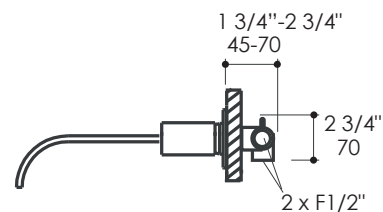

Product Specifications:

Notes:

Drawings provided herein are meant to give the user an idea of the product and are not made to scale. The size in inches is rounded up to the nearest 1/16".

LACAVA is committed to the highest level of customer service. Please feel free to contact us at 1-888-522-2823 (toll free) or by email at info@lacava.com for technical assistance or any general inquiries.

Rev. 5-12-2017