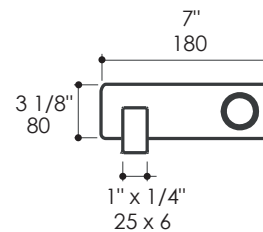

### Features:

- Wall-mount two-hole faucet with backplate and one knob handle on right
- Open spout features a natural water flow
- Brass construction with single ceramic disc cartridge
- Includes rough-in and trim
- Flow rate: includes 1.2 GPM

### Notes:

Drawings provided herein are meant to give the user an idea of the product and are not made to scale. The size in inches is rounded up to the nearest 1/16".

LACAVA is committed to the highest level of customer service. Please feel free to contact us at 1-888-522-2823 (toll free) or by email at [info@lacava.com](mailto:info@lacava.com) for technical assistance or any general inquiries.