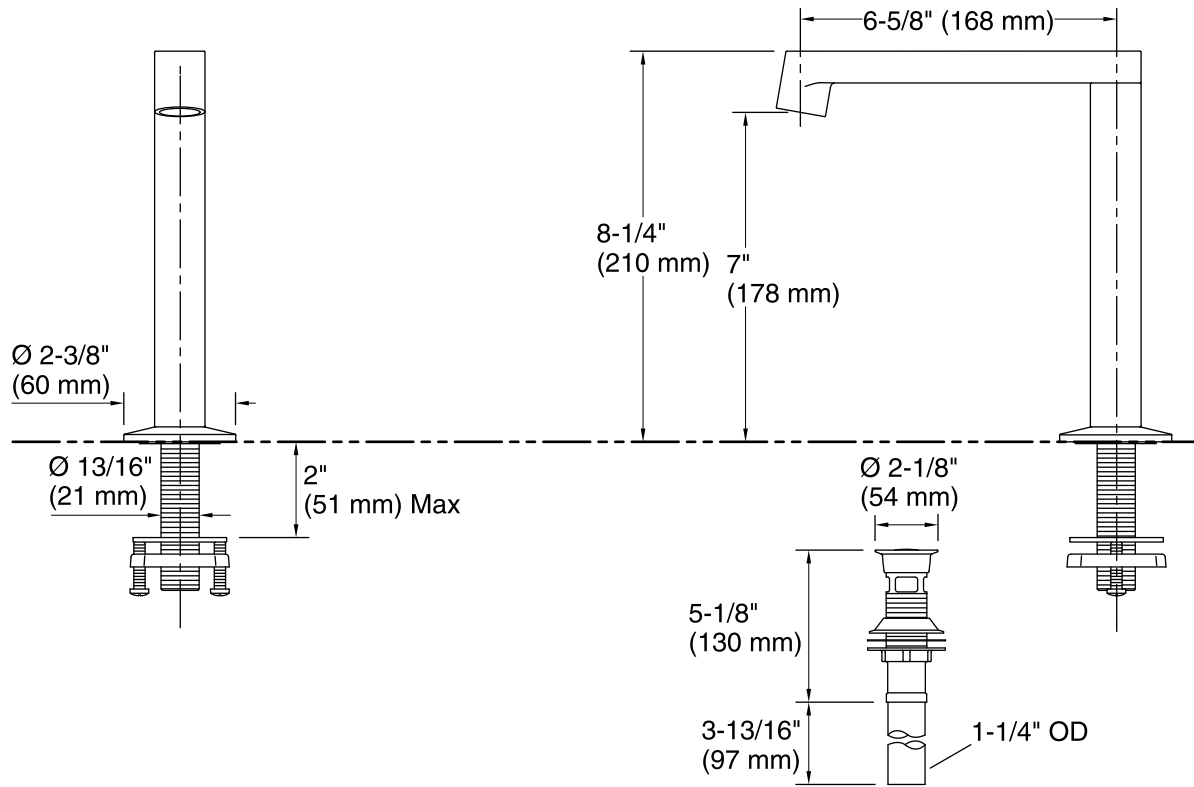

Features

- 6 5/16" spout reach.
- Row Spout.
- 1.2 gal/min (4.5 l/min) maximum flow rate [max at 60 psi (4.14 bar)].
- Coordinate with your choice of Components widespread lavatory handles for a personalized design.
- Includes metal touch-activated drain with 1-1/4" tailpiece.
- Coordinates with Components faucets, accessories, and showering components to complete your bathroom.

Material

- Premium Metal Construction.
- KOHLER finishes resist corrosion and tarnishing.

Installation

- For 8" (203 mm) or 16" (406 mm) centers.
- Widespread.

Required Accessories

- K-77974-4 Widespread Bathroom Sink Faucet Handles
- or
- K-77974-8 Widespread Bathroom Sink Faucet Handles
- or
- K-77974-9 Widespread Bathroom Sink Faucet Handles
- or
- K-77963-8A Remote Valve Bathroom Sink Faucet Handle

Touch-Activated Drain

Technical Information

All product dimensions are nominal.

Faucet:

Flow rate: 1.2 gal/min (4.5 l/min)

Pressure: 60 psi (4.1 bar)

Spout:

Spout reach: $6\text{-}5/8\text{'}$ (168 mm)