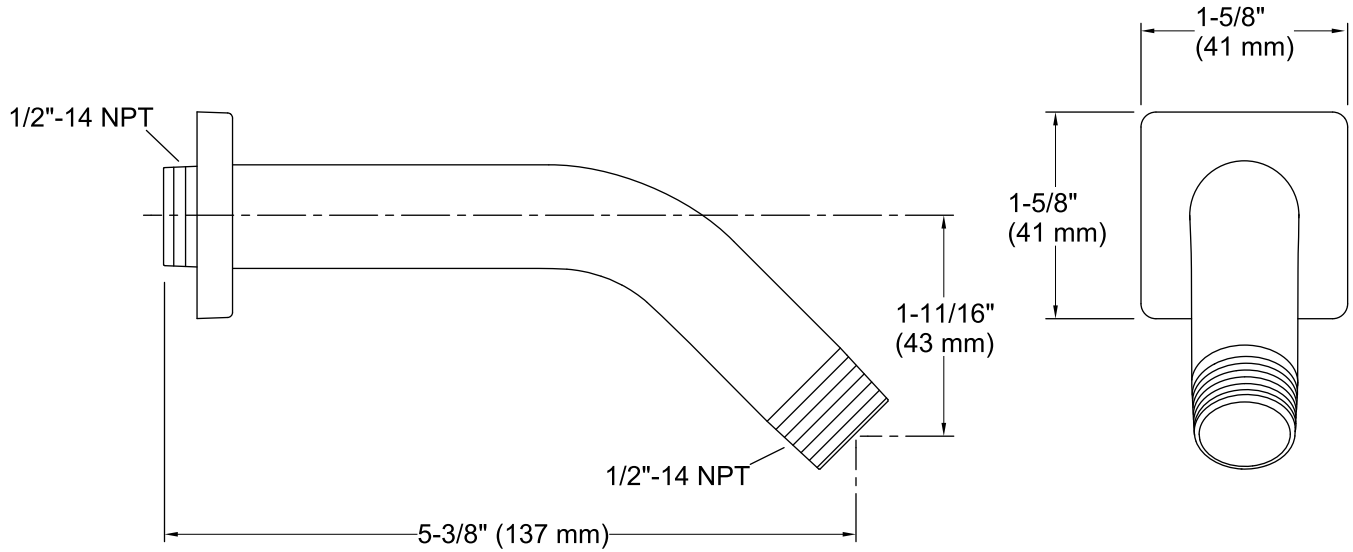

Features

- 1/2-inch NPT connection.
- Coordinates with other products in the Honesty® collection
- 5-3/4" x 5-1/3" x 2-11/16"

Material

- Brass construction

Codes/Standards

None Applicable

KOHLER® Faucet Lifetime Limited Warranty

See website for detailed warranty information.

Available Colors/Finishes

Color tiles intended for reference only.

Color	Code	Description
	CP	Polished Chrome
	BL	Matte Black

Technical Information

All product dimensions are nominal.