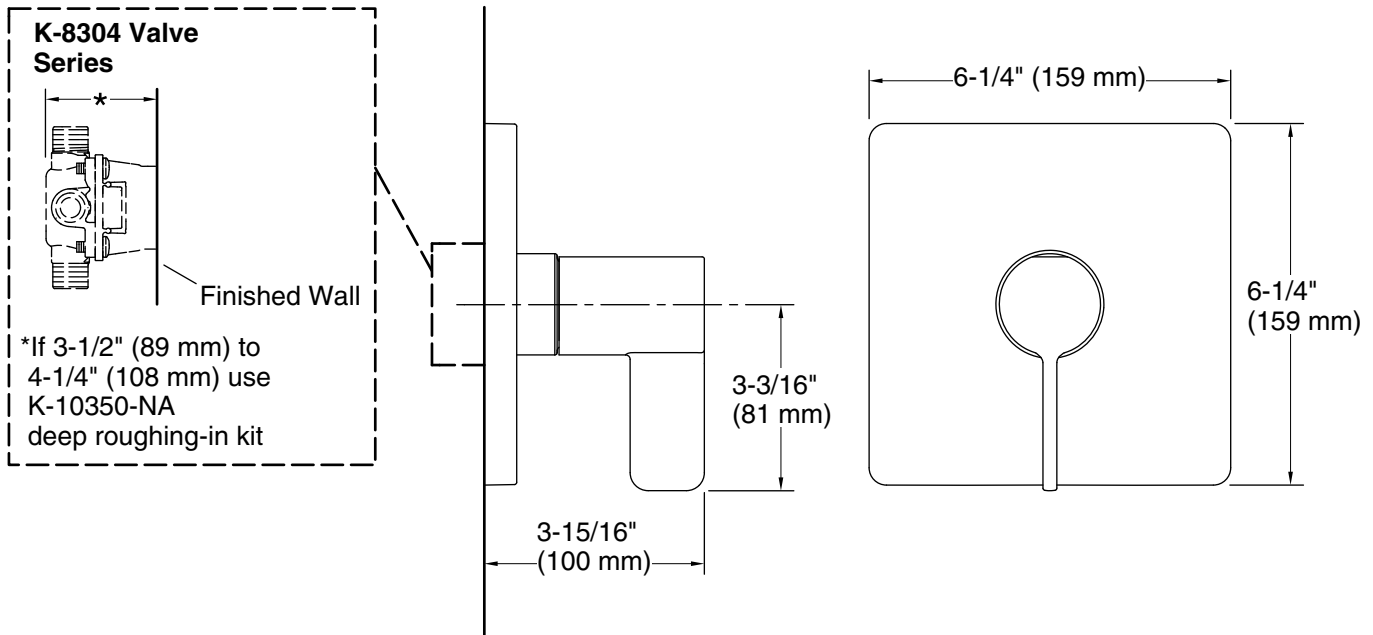

Technical Information

All product dimensions are nominal.

Drain included: No

Notes

Install this product according to the installation instructions.

ADA, OBC, CSA B651 compliant when installed to the specific requirements of these regulations.