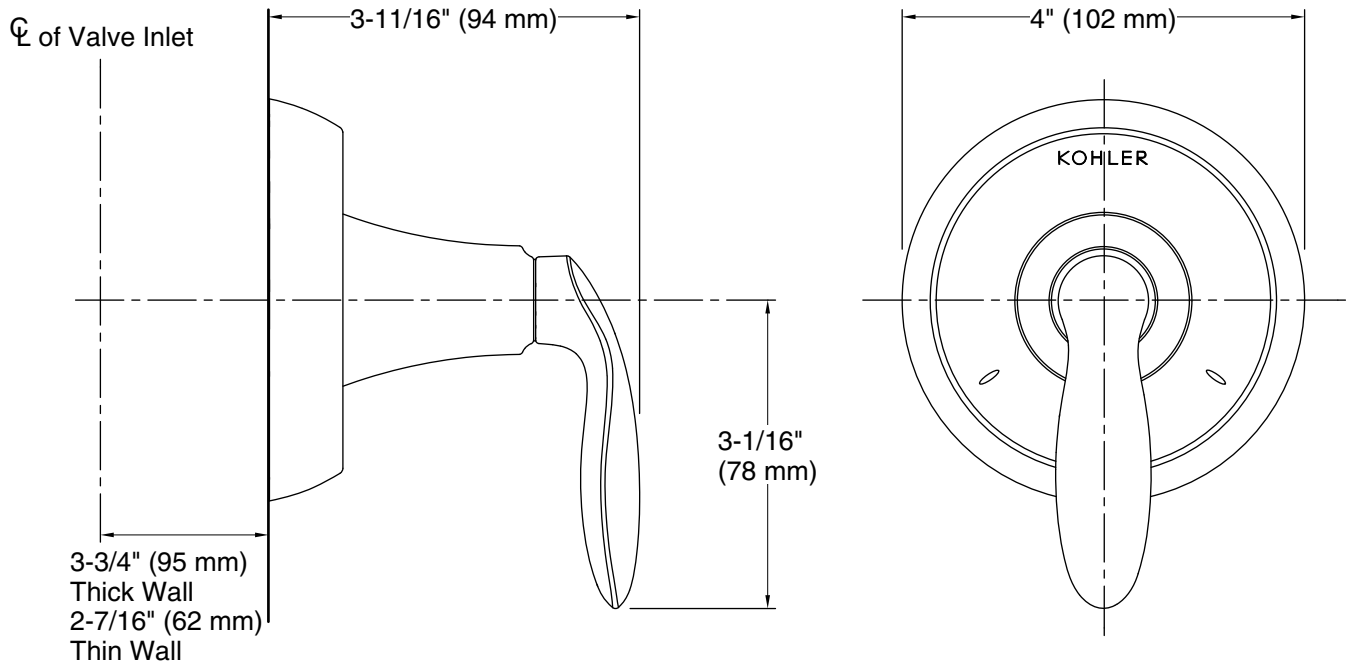

Technical Information

All product dimensions are nominal.

Notes

Install this product according to the installation guide.

ADA, OBC, CSA B651 compliant when installed to the specific requirements of these regulations.