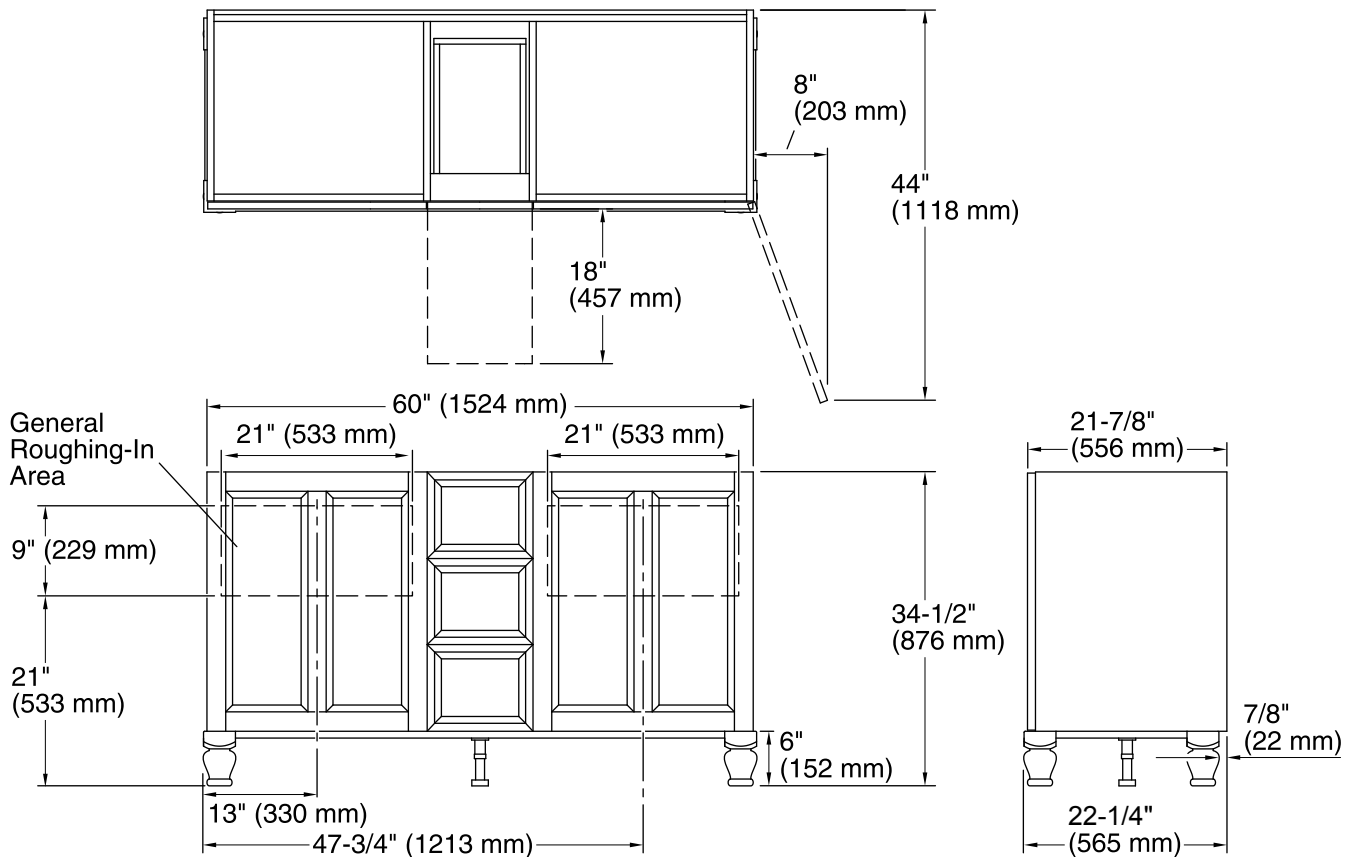

Technical Information

All product dimensions are nominal.

Vanity type: Standard

Notes

Install this product according to the installation guide.

Decorative cabinet hardware is not supplied. Refer to the KOHLER bath accessories line for recommended cabinet hardware to complement your vanity.

Select the type of fastener based upon the wall material. Two 250 lb (113.4 kg) minimum load bearing fasteners are recommended.