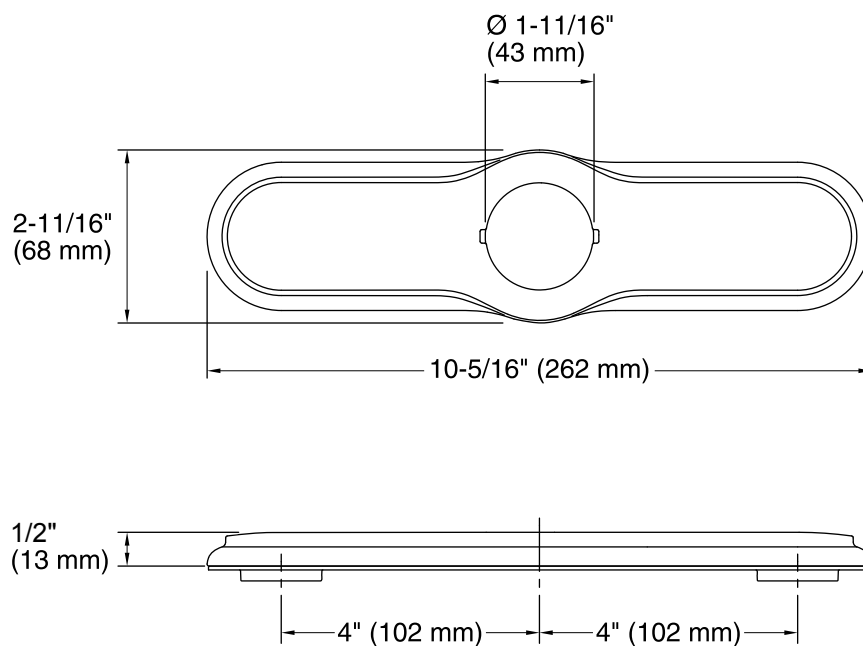

Features

- Coordinates with Tournant™ (K-77515) kitchen faucet.

Recommended Products/Accessories

K-77515 Semi-Professional Kitchen Sink Faucet

Installed component/s: Integral mounting seal.

Loose component/s: Mounting hardware.

Technical Information

All product dimensions are nominal.