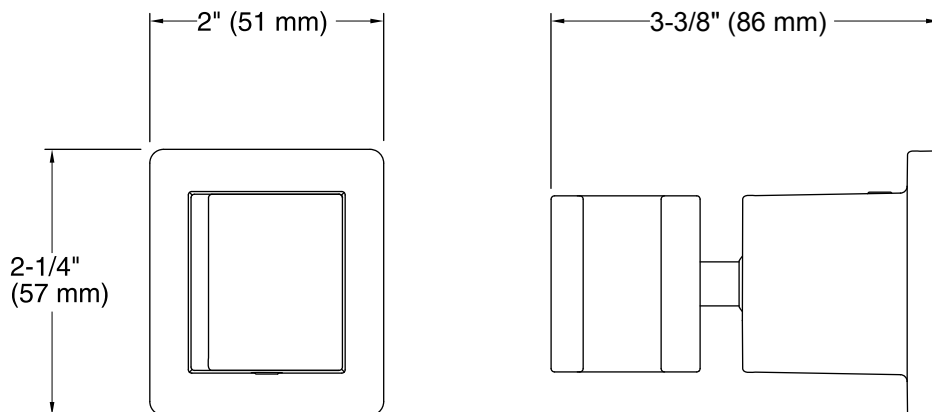

Technical Information

All product dimensions are nominal.

Material: Metal

Notes

Install this product according to the installation guide.