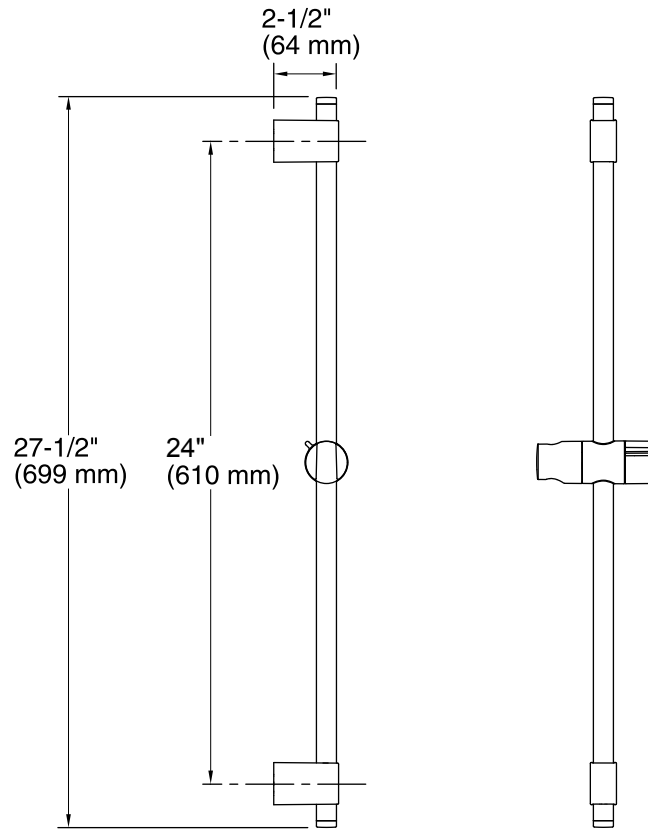

Features

- Adjustable mounting brackets offer installation flexibility.
- Adjustable angle of handshower.
- KOHLER finishes resist corrosion and tarnishing.

ADA

CSA B651

OBC

Codes/Standards

ASME A112.18.1/CSA B125.1

Color	Code	Description
-------	------	-------------

CP Polished Chrome

BN Vibrant® Brushed Nickel

2BZ Oil-Rubbed Bronze

Technical Information

All product dimensions are nominal.

Material: Brass/Plastic

Notes