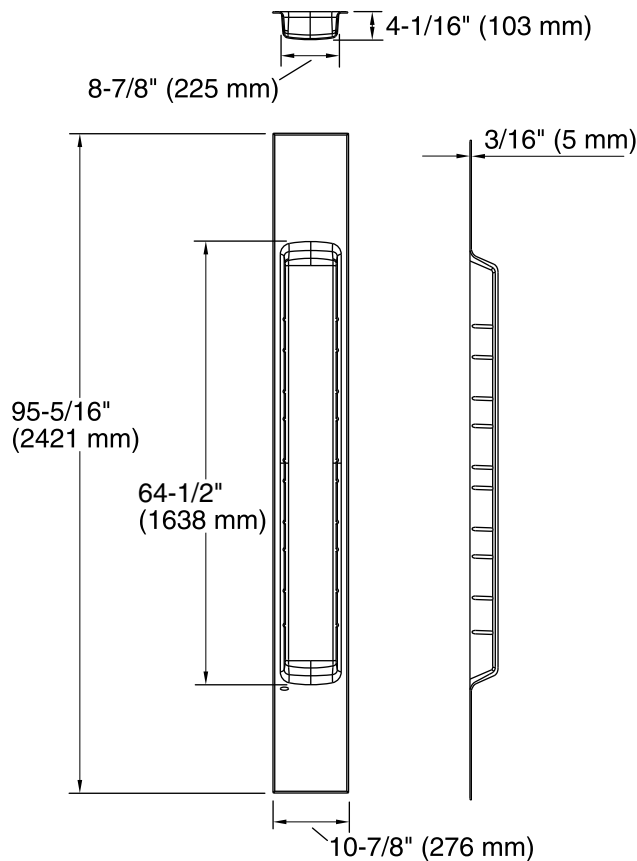

### Technical Information

All product dimensions are nominal.

Installation: Individual wall

Weight: 11.5 lbs (5.2 kg)