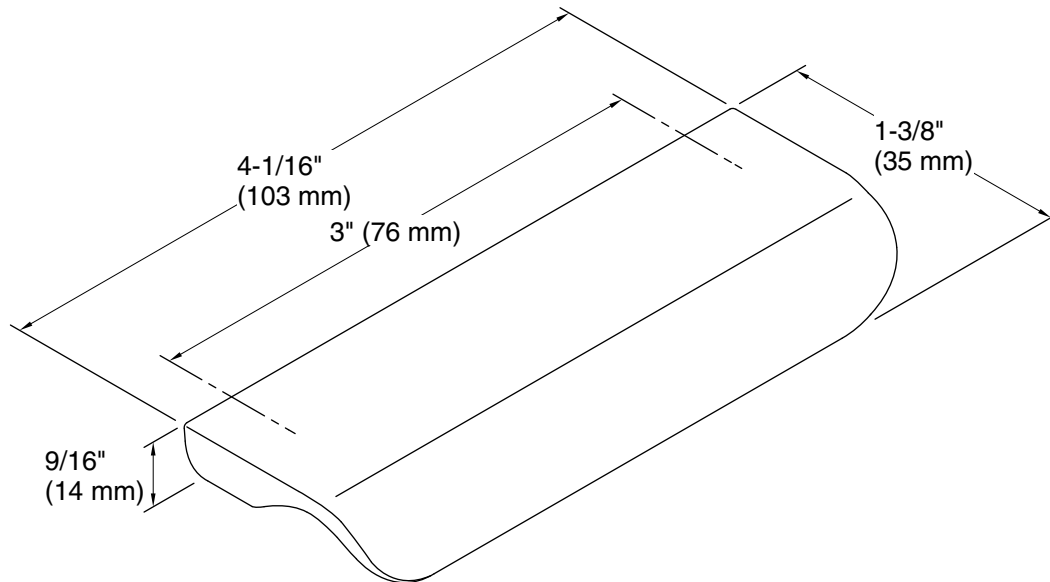

## Features

- 4" (101.5 mm) drawer pull.
- Coordinates with other products in the Avid collection.

### Technical Information

All product dimensions are nominal.

Material: Zinc