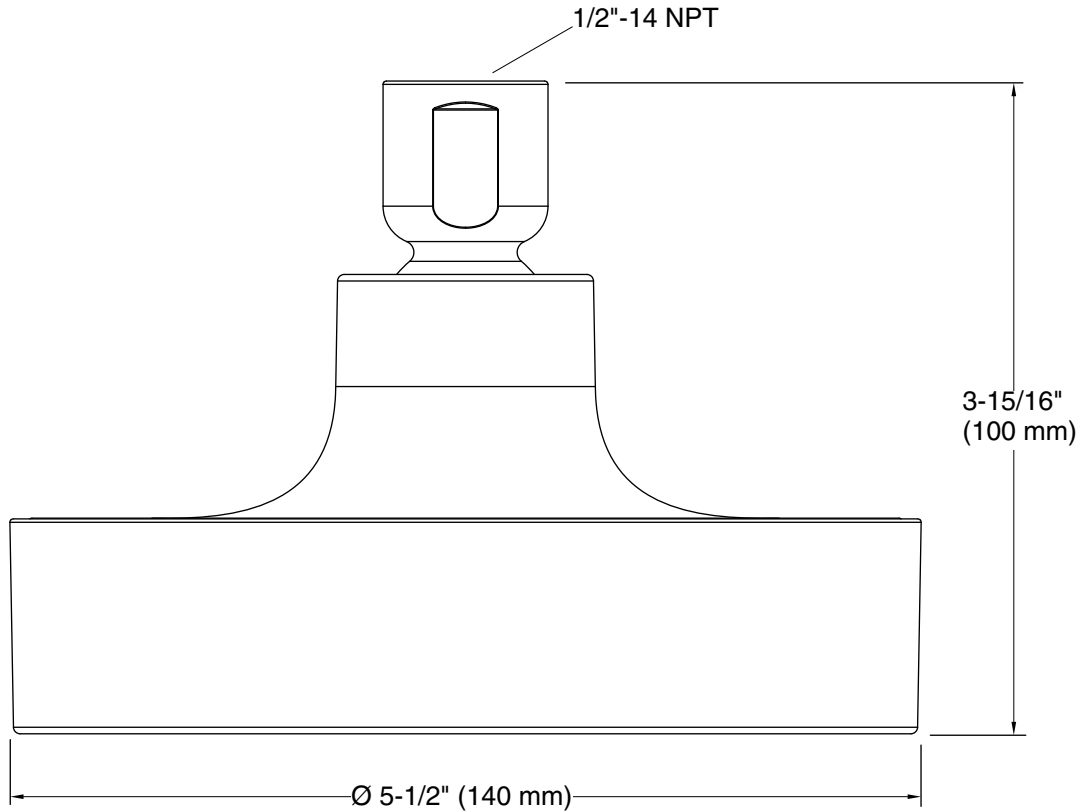

Features

- MasterClean™ sprayface features an easy-to-clean surface that withstands mineral buildup
- Single-function showerhead with 48 translucent nozzles
- 5-1/2" (140 mm) diameter sprayface
- 1.75 gpm (6.6 lpm) maximum flow rate
- Complements Purist faucets and accessories

Technical Information

All product dimensions are nominal.

Showerhead/Body Spray:

Rated maximum flow: 1.75 gal/min (6.6 l/min)

flow:

Pressure: 80 psi (5.5 bar)

Notes

For use with automatic compensating valves rated at 1.5 gal/min (5.7 l/min) or less.