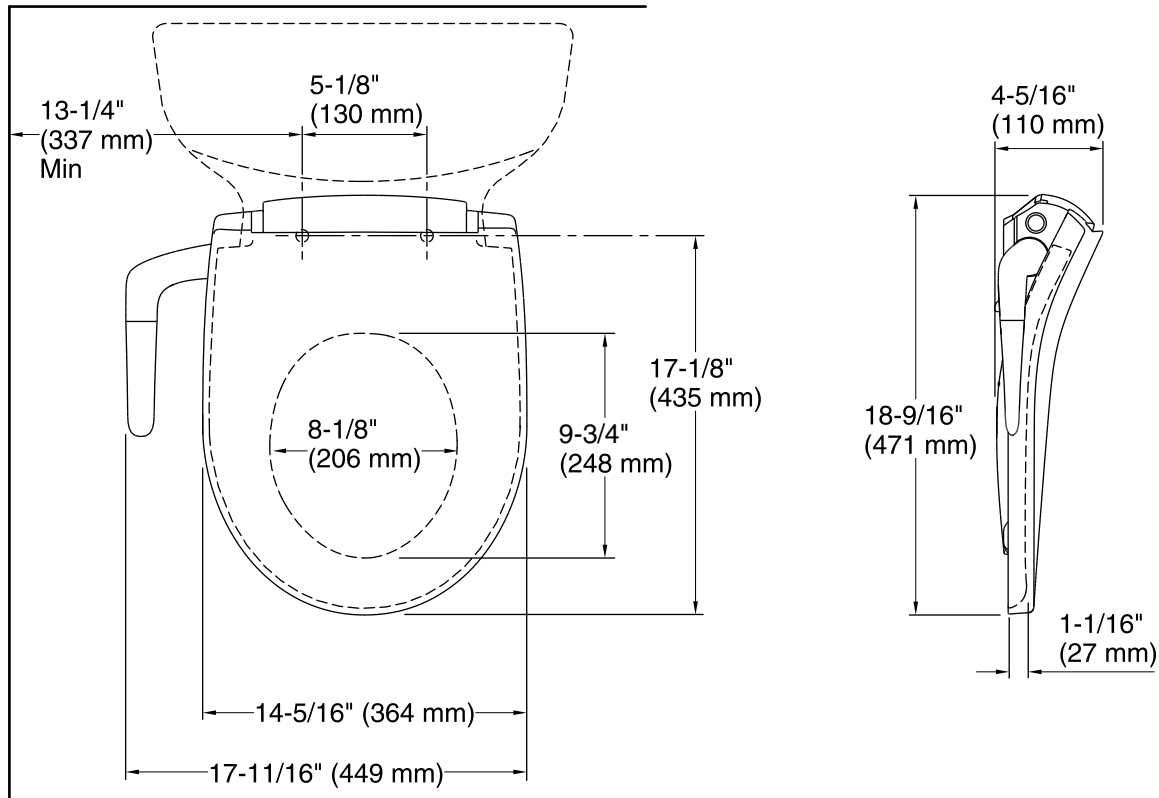

Installation

- Fits most round-front toilets.
- Requires connection to toilet water supply line. All hoses and connections are included. Requires Phillips screwdriver and adjustable wrench for installation.

Technical Information

All product dimensions are nominal.

Seat shape type: Round-front

Seat front type: Closed-front

Notes

Install this product according to the installation guide.