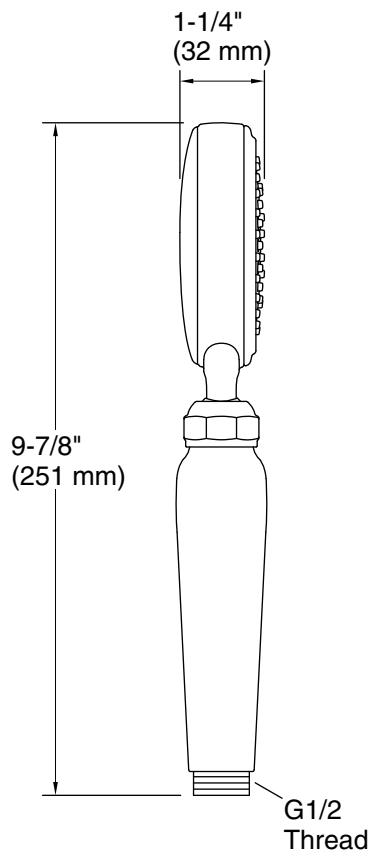

Features

- Single-function handshower delivers a full, consistent spray, regardless of water pressure.
- Ergonomic sprayhead pivots to allow precise adjustment for targeted hydromassage.
- MasterClean™ sprayface features an easy-to-clean surface that withstands mineral buildup.
- 2.5 gpm (9.5 lpm) maximum flow rate at 45 psi (3.1 bar).
- Requires K-8593, K-9514, K-45981, or K-45982 shower hose (sold separately).
- Coordinates with other products in the Artifacts collection.

Available Colors/Finishes

Color tiles intended for reference only.

Color	Code	Description
	CP	
	SN	
	BN	
	BV	

Technical Information

All product dimensions are nominal.

Drain included: No

Handshower:

Rated maximum flow: 2.5 gal/min (9.5 l/min)