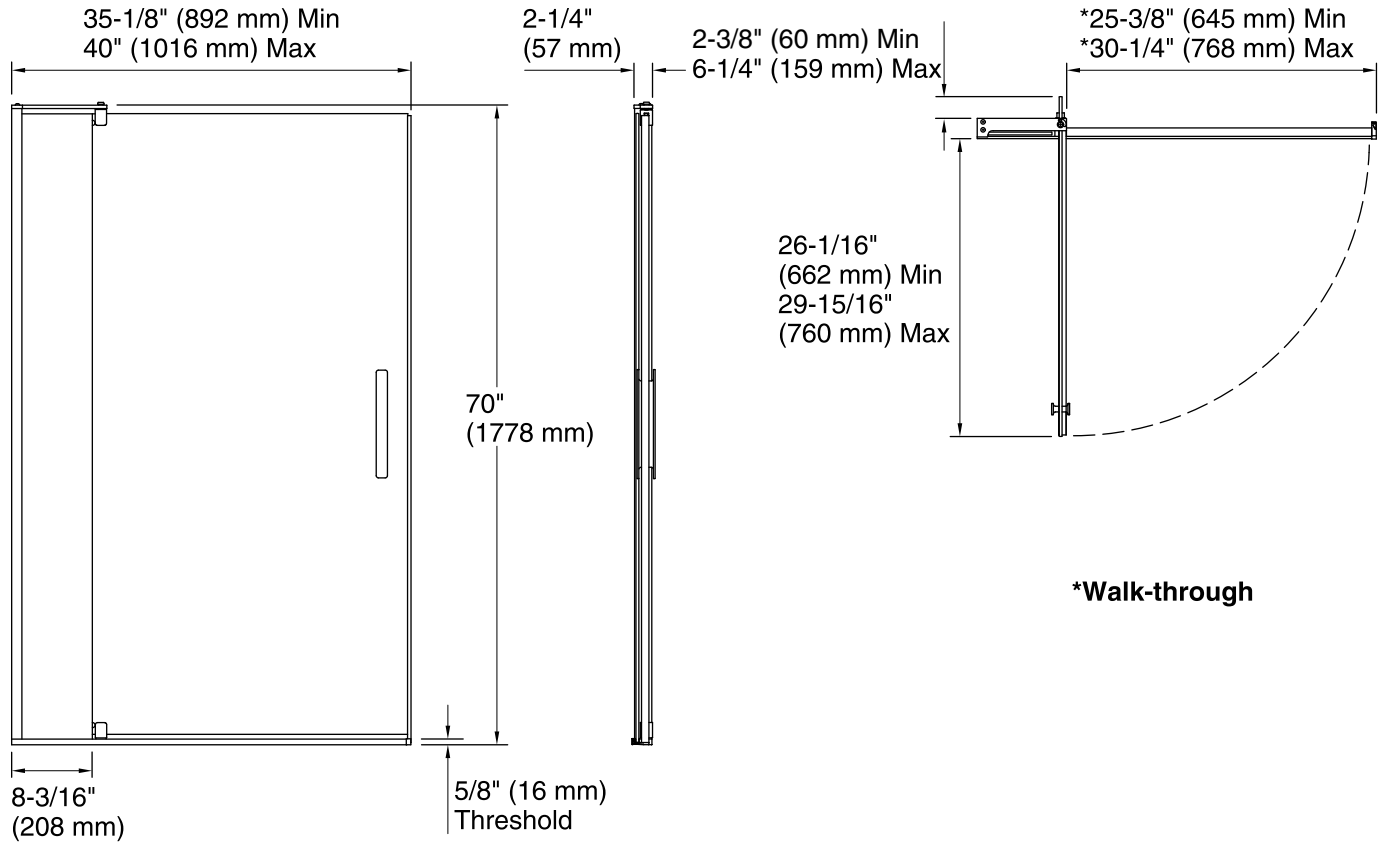

Technology

- Frameless, 5/16-inch-thick Frosted tempered glass.
- Self-closing mechanism offers superior feel and security against water leakage.
- Vertical handle complements the contemporary style.
- Ultra-low threshold creates easy entry and exit to the showering space.
- CleanCoat® nanotechnology helps prevent bacteria, mildew and water stains on your glass, making it easy to clean and looking new.
- Out-of-plumb adjustability for simpler installation.
- Can be installed to open to the left or right.
- Maximum width adjustability.

Available Glass Options

Code	Description
------	-------------

D3	Frosted
----	---------

Technical Information

All product dimensions are nominal.

Installation type:	For shower base installation
Opening style:	Pivot
Opening Width - Min:	35-1/8" (892 mm)
Opening Width - Max:	40" (1016 mm)
Walk-through - Min:	25-3/8" (645 mm)
Walk-through - Max:	30-1/4" (768 mm)
Glass thickness:	5/16" (8 mm)
Glass coating:	CleanCoat®

Notes

Install this product according to the installation guide.

Strike jamb is made of clear plastic and may not cover existing shower door holes.

NOTICE: The vertical opening should be a minimum of 74" (1880 mm) to allow clearance for installation.