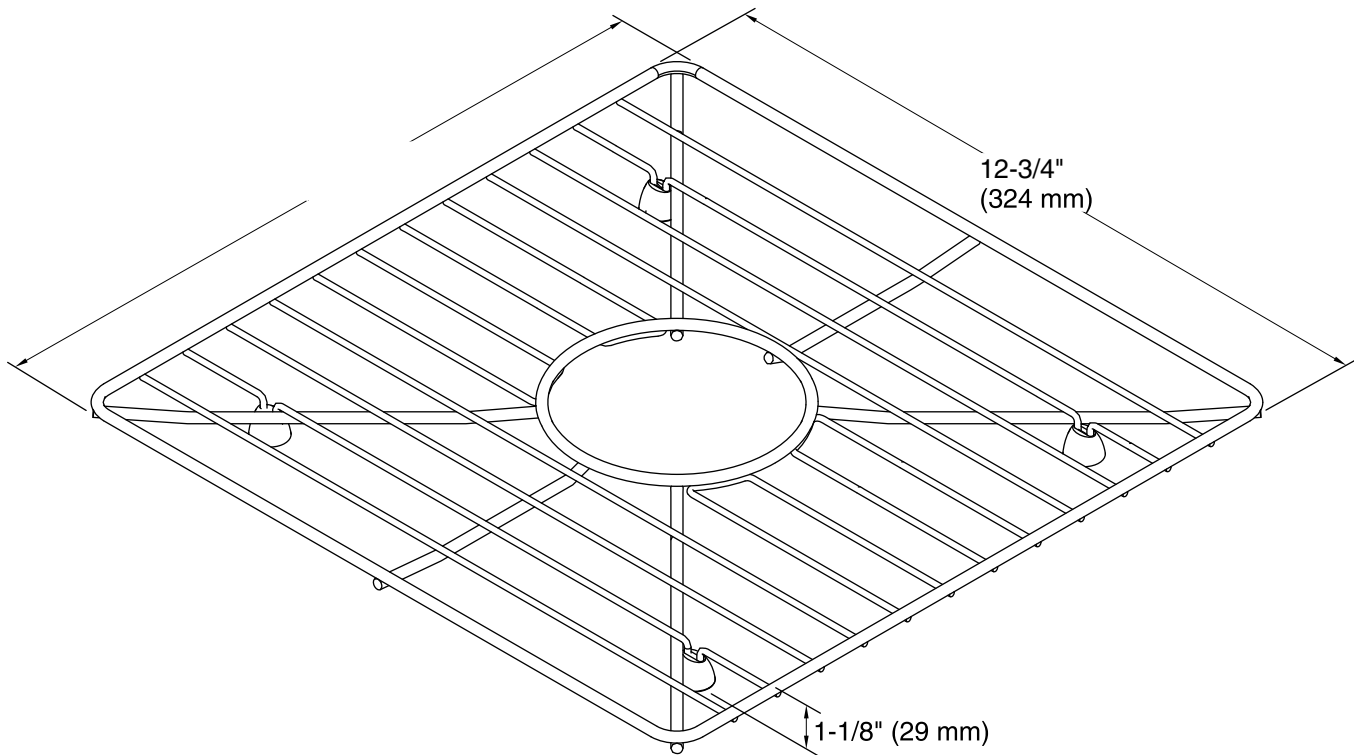

Features

- Comes included with the K-5287-NA Strive bar sink.
- Durable stainless-steel construction.
- Helps protect sink surface from daily wear.
- Dishwasher safe.
- Rubber feet provide added protection.

Color	Code	Description
-------	------	-------------

	ST	Stainless Steel
--	----	-----------------

Technical Information

All product dimensions are nominal.

Material: Stainless Steel