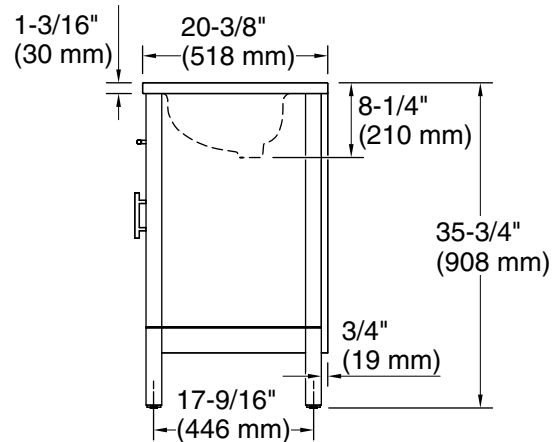

Hadron™

48" bathroom vanity cabinet with sink and quartz top

K-39606-ASB

Features

- Set includes cabinet, precut quartz vanity top, sink, cabinet hardware
- Full-extension 14-3/4" (375 mm) drawers with soft-close side-mount slides
- Three-way adjustable slow-close door hinges for easy cabinet access
- 18-9/16" (471 mm) cabinet interior provides ample storage space
- 8" (203 mm) widespread faucet holes
- Faucet sold separately
- Some assembly required

	0	White
	AGA	
	WEK	

Technical Information

All product dimensions are nominal.

Notes

Install this product according to the installation instructions.