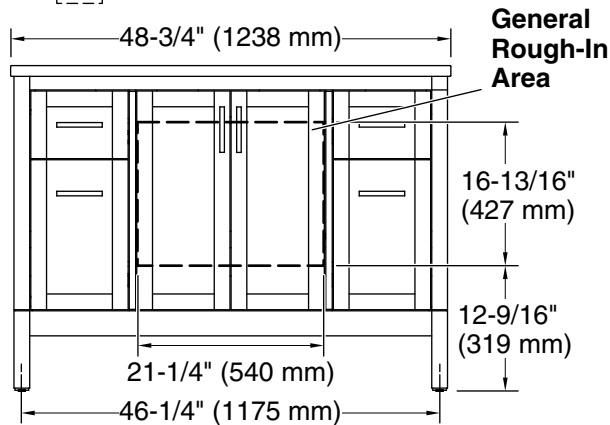

Hadron™

48" bathroom vanity cabinet with sink and quartz top

K-39606-ASB

Features

- Set includes cabinet, precut quartz vanity top, sink, cabinet hardware
- Full-extension 14-3/4" (375 mm) drawers with soft-close side-mount slides
- Three-way adjustable slow-close door hinges for easy cabinet access
- 18-9/16" (471 mm) cabinet interior provides ample storage space
- 8" (203 mm) widespread faucet holes
- Faucet sold separately
- Some assembly required

	0	White
	AGA	
	WEK	

Technical Information

All product dimensions are nominal.

Notes

Install this product according to the installation instructions.