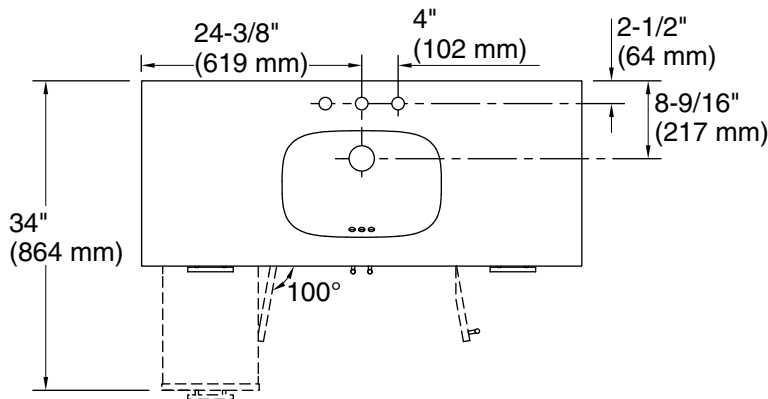

Hadron™

48" bathroom vanity cabinet with sink and quartz top

K-39606-ASB

Features

- Set includes cabinet, precut quartz vanity top, sink, cabinet hardware
- Full-extension 14-3/4" (375 mm) drawers with soft-close side-mount slides
- Three-way adjustable slow-close door hinges for easy cabinet access
- 18-9/16" (471 mm) cabinet interior provides ample storage space
- 8" (203 mm) widespread faucet holes
- Faucet sold separately
- Some assembly required

	0	White
	AGA	
	WEK	

Technical Information

All product dimensions are nominal.

Notes

Install this product according to the installation instructions.