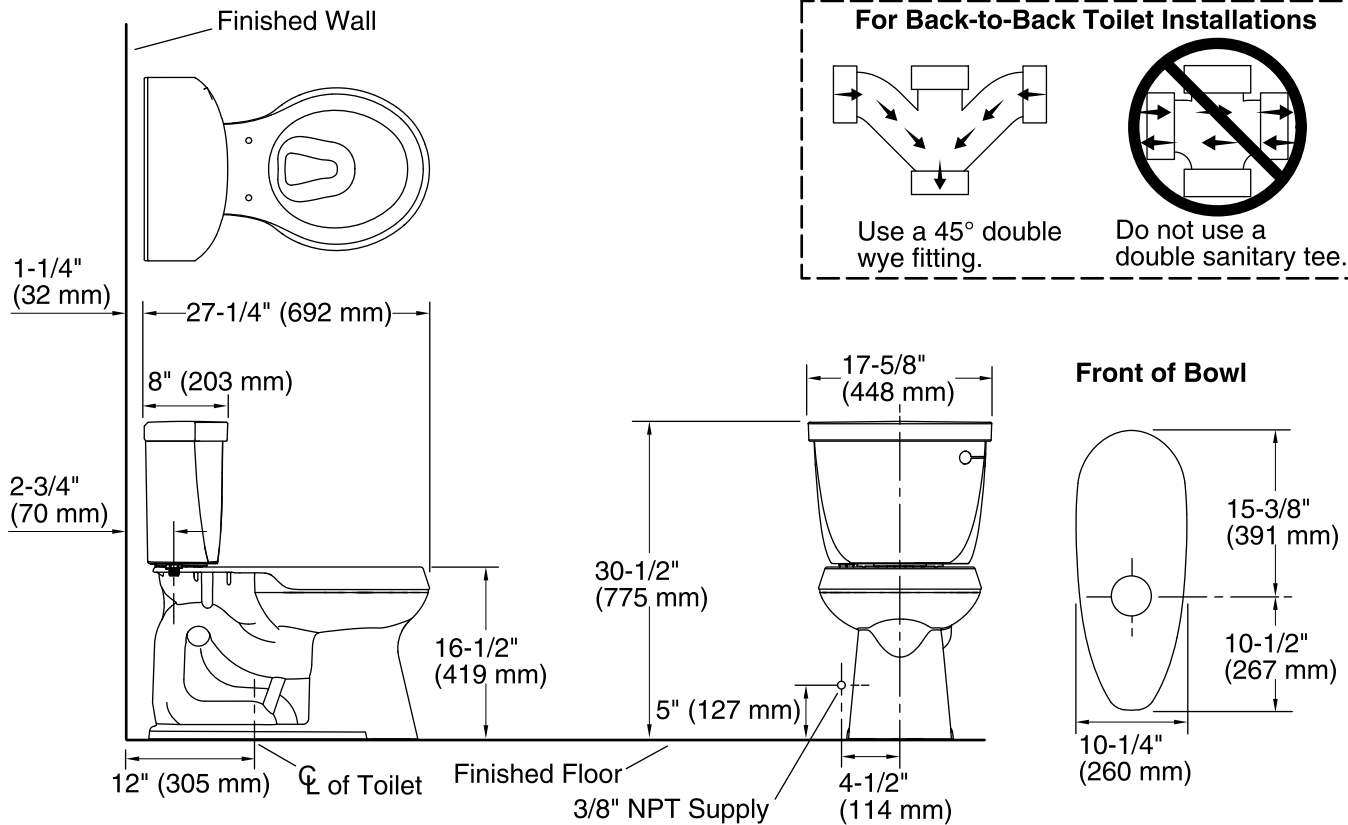

Cimarron® Comfort Height®

two-piece round-front 1.6 gpf toilet
K-3888-RA

Features

- Two-piece toilet.
- Round-front bowl offers an ideal solution for smaller baths and powder rooms.
- Comfort Height® feature offers chair-height seating that makes sitting down and standing up easier for most adults.
- 1.6 gallons per flush (gpf).
- 2-1/8-inch glazed trapway.
- Right-hand Polished Chrome trip lever included.
- Combination consists of the K-4347 bowl and the K-4167 tank.
- Coordinates with other products in the Cimarron collection.
- Durable canister design has 90% less exposed seal material than a 3-inch flapper, for leak-free performance

Installation

- Standard 12-inch rough-in.
- DryLock™ System saves installation time and helps prevent water leakage.
- Seat and supply line not included.

Recommended Products/Accessories

K-4639 Cachet® Quiet-Close™ Round-Front Toilet Seat
K-5589 Purefresh® Round-Front Toilet Seat
K-76923 Puretide™ Quiet-Close™ round-front manual cleansing toilet seat
K-5420 Low-Profile Bolt Caps
K-9466-R Right-Hand Trip Lever
K-9470-R Right-Hand Trip Lever
1023457 Wax Ring/Hardware Kit
1265114 Connector Hose

Color	Code	Description
	0	White
	96	Biscuit
	47	Almond

Technical Information

All product dimensions are nominal.

Toilet type:	Two-piece, Floor-mount
Waste Outlet:	Floor
Bowl shape:	Round-front
Flush type:	AquaPiston®
Trap passageway:	2-1/8" (54 mm)
Water Consumption	
Full:	1.6 gpf (6 lpf)
Water surface size:	11" x 8-3/4" (279 mm x 222 mm)
Rim to water surface:	5-1/4" (133 mm)
Rough-in:	12" (305 mm)
Seat-mounting holes:	5-1/2" (140 mm)

Notes

Install this product according to the installation instructions.

For back-to-back toilet installations: Use only a 45° double wye fitting.