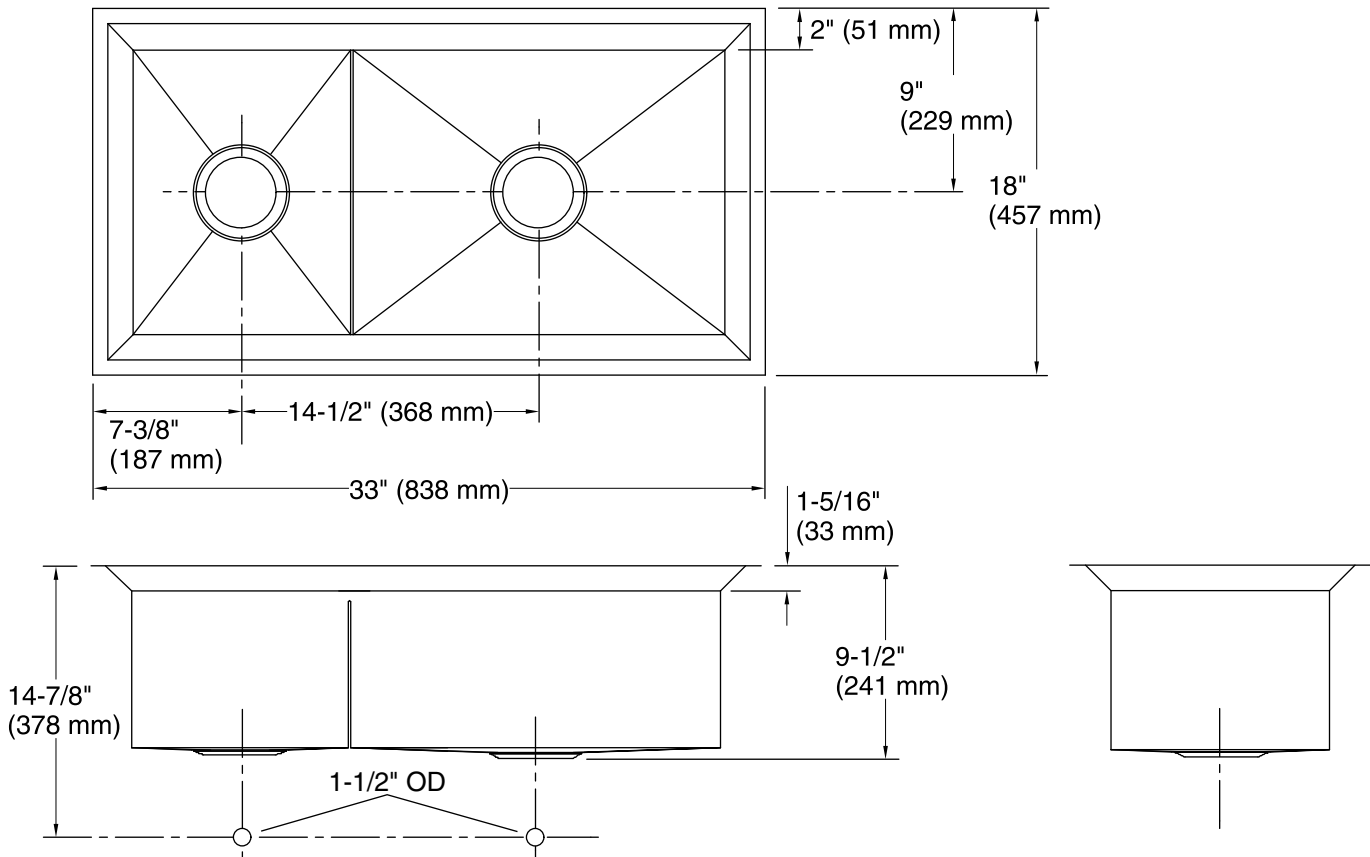

## Features

- Part of K-3160-NA
- Constructed of 16-gauge stainless steel
- 33"L x 18"W
- Basin depth: 9 1/8"
- Large/medium basins
- Undercounter installation
- No faucet holes
- SilentShield™ sound-absorption technology
- Please order the K-3160-NA sink which includes the following:  
sink and sink rack

## Technical Information

All product dimensions are nominal.

Bowl configuration:	Off-set Large/small
Installation:	Under-mount
Min. base cabinet width:	36" (914 mm)
Bowl area (Left):	Length: 10-11/16" (271 mm) Width: 14" (356 mm) Bowl depth: 9-1/8" (232 mm)
Bowl area (Right):	Length: 18-3/16" (462 mm) Width: 14" (356 mm) Bowl depth: 9-1/8" (232 mm)
Drain hole:	3-5/8" (92 mm)
Template:	1021992-7, required, included