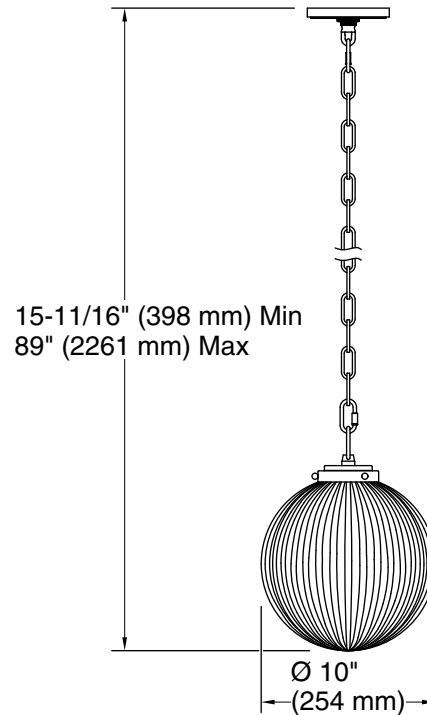

Embra™ by Studio McGee

10" pendant
K-32258-PE01

Features

- Designed in collaboration with Studio McGee
- Globular glass shade extends from decorative chain in an elegant transitional design suited for any room
- Requires bulb with medium (E26) base; type A19 bulb recommended (sold separately)
- Includes installation hardware
- Coordinates with other products in the Embra collection
- Suitable for damp locations, per UL 1598

For the most current Specification Sheet, go to www.kohler.com.

9-21-2023 20:37 - US/CA

THE BOLD LOOK
OF **KOHLER**®

Required Electrical Service

One circuit required.

120 V, 60 Hz

Technical Information

All product dimensions are nominal.

Material: Steel, Glass, Brass

Number of Lights: 1

Lighting Type: Socket-based

Socket Type: E-26 Medium

Number of Shades: 1

Shade Type: Clear Glass

Hanging Type: Chain

Height: 15-11/16" (399 mm) - 89" (2261 mm)