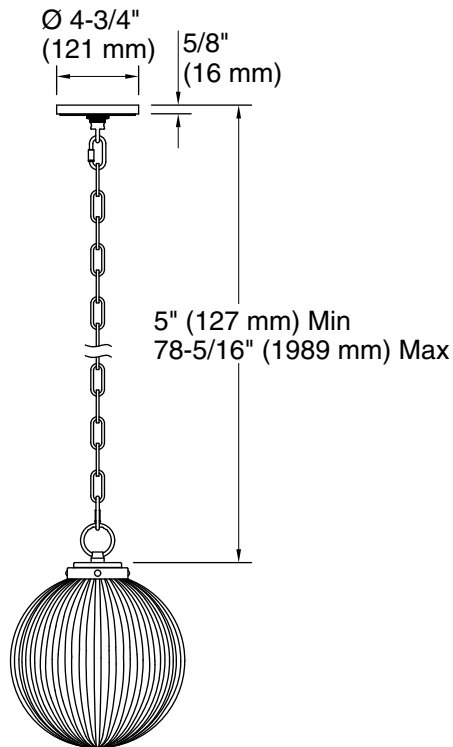

Embra™ by Studio McGee

10" pendant
K-32258-PE01

Features

- Designed in collaboration with Studio McGee
- Globular glass shade extends from decorative chain in an elegant transitional design suited for any room
- Requires bulb with medium (E26) base; type A19 bulb recommended (sold separately)
- Includes installation hardware
- Coordinates with other products in the Embra collection
- Suitable for damp locations, per UL 1598

For the most current Specification Sheet, go to www.kohler.com.

9-21-2023 20:37 - US/CA

THE BOLD LOOK
OF **KOHLER**®

Required Electrical Service

One circuit required.

120 V, 60 Hz

Technical Information

All product dimensions are nominal.

Material: Steel, Glass, Brass

Number of Lights: 1

Lighting Type: Socket-based

Socket Type: E-26 Medium

Number of Shades: 1

Shade Type: Clear Glass

Hanging Type: Chain

Height: 15-11/16" (399 mm) - 89" (2261 mm)