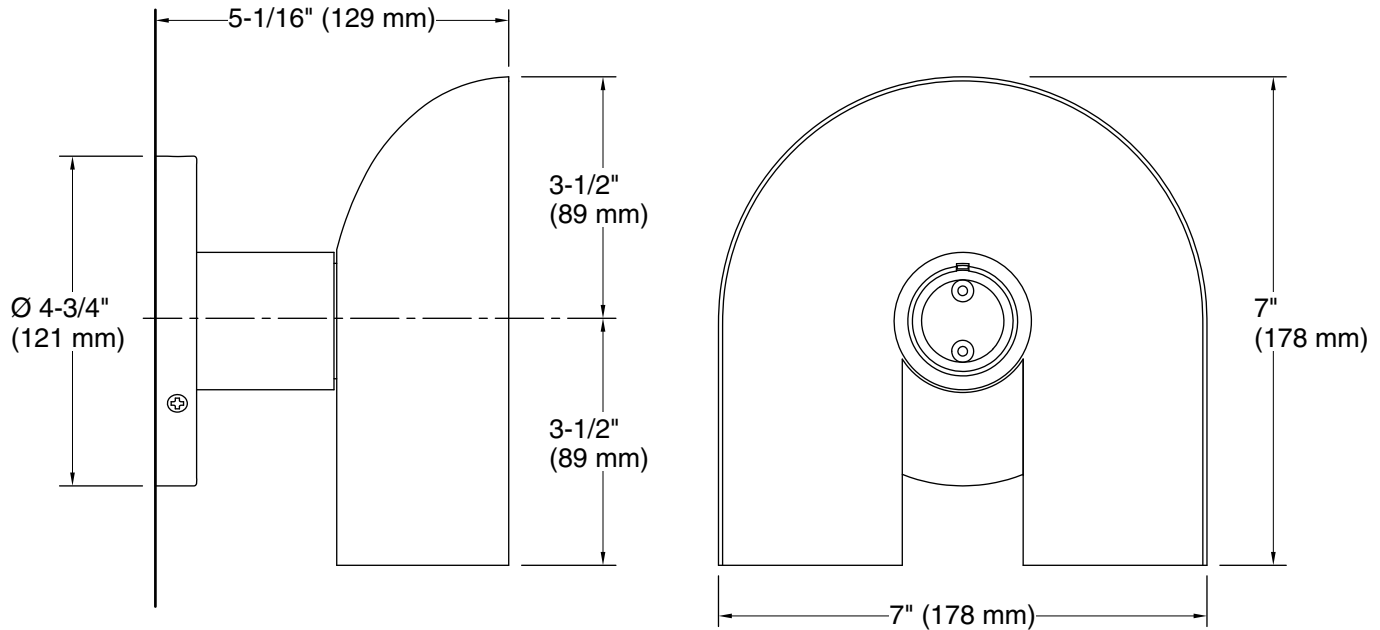

Required Electrical Service

One circuit required.

120 V, 60 Hz

Technical Information

All product dimensions are nominal.

Installation Type:	Wall-mount
Material:	Aluminum, Steel
Number of Lights:	1
Lighting Type:	Socket-based
Socket Type:	E-26 Medium
Number of Shades:	1
Shade Type:	Metal

Notes

Install this product according to the installation instructions.