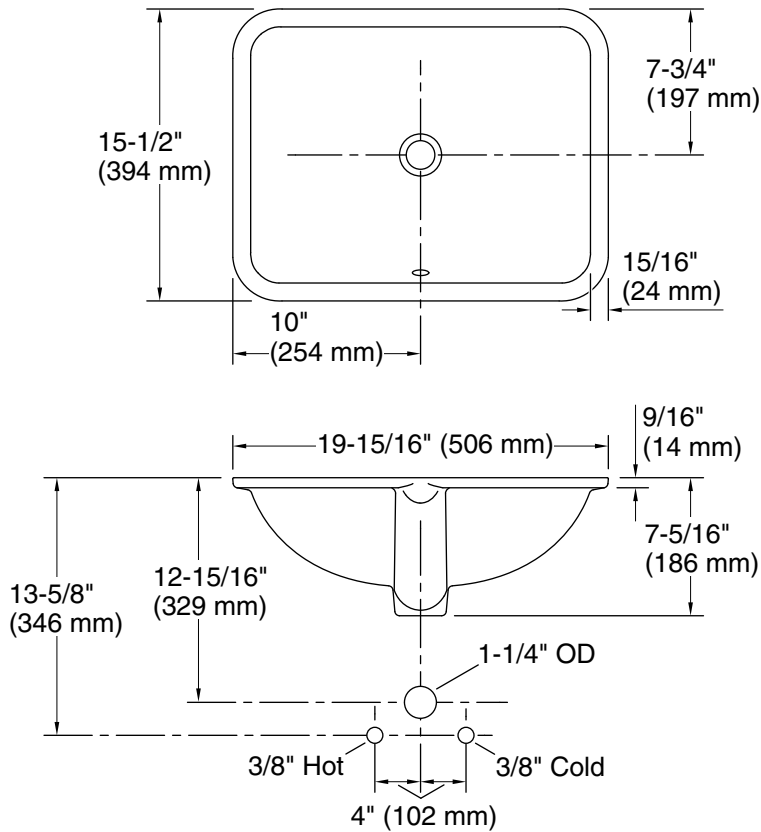

Material

- Vitreous china.

Installation

- Undermount.

Recommended Products/Accessories

K-9018 P-Trap

Included Components

Additional Components:
1193643 Basin clamps

Color	Code	Description
-------	------	-------------

	7	Black Black™
--	---	--------------

Sartorial™ Herringbone Caxton® Rectangle

Bathroom sink
K-29471-HD2

Recommended ADA Installation

Technical Information