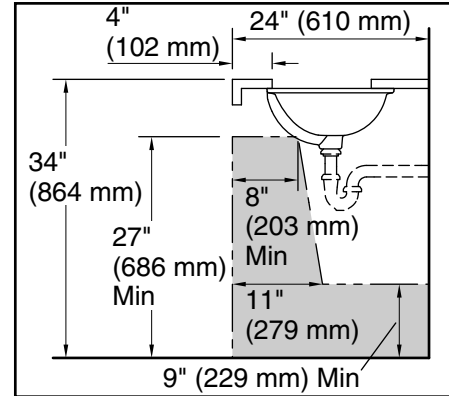

Sartorial™ Herringbone Caxton® Rectangle

Bathroom sink
K-29471-HD2

Technical Information

All product dimensions are nominal.

Installation: Undermount

Notes

Install this product according to the installation instructions.

NOTICE: Countertop manufacturer or cutter must use the cut-out template provided with the product, or a current one provided by Kohler Co. (call 1-800-4-KOHLER). Kohler Co. is not responsible for cutout errors when the incorrect cut-out template is used.

ADA, CSA B651 compliant when installed to the specific requirements of these regulations.