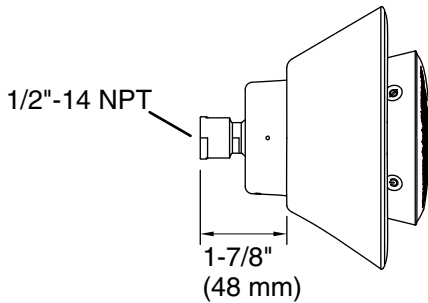

Technical Information

All product dimensions are nominal.

Power source:	Battery - DC, included
Amplifier channels:	1 at 10 W per channel
Charge time:	3 hours
Usage time:	9 hours
Bluetooth® range:	32.8 ft (0.8 m)
Bluetooth® version:	5.0
Max. Ambient temp:	140°F (60°C)

Showerhead/Body Spray:

Rated maximum flow:	1.75 gal/min (6.6 l/min)
Pressure:	80 psi (5.5 bar)

Notes

Install this product according to the installation instructions.

Follow local building electrical codes.

A Bluetooth® wireless device is required to stream music.

For use with automatic compensating valves rated at 1.50 gal/min (5.7 L./min) or less.