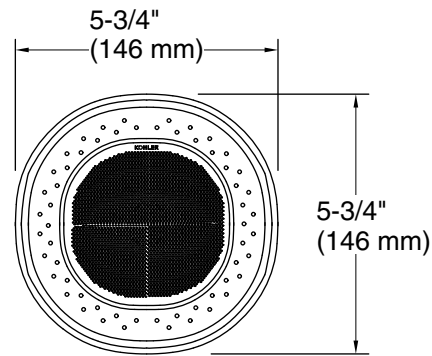

Technical Information

All product dimensions are nominal.

Power source:	Battery - DC, included
Amplifier channels:	1 at 10 W per channel
Charge time:	3 hours
Usage time:	9 hours
Bluetooth® range:	32.8 ft (0.8 m)
Bluetooth® version:	5.0
Max. Ambient temp:	140°F (60°C)

Showerhead/Body Spray:

Rated maximum flow:	1.75 gal/min (6.6 l/min)
Pressure:	80 psi (5.5 bar)

Notes

Install this product according to the installation instructions.

Follow local building electrical codes.

A Bluetooth® wireless device is required to stream music.

For use with automatic compensating valves rated at 1.50 gal/min (5.7 L./min) or less.