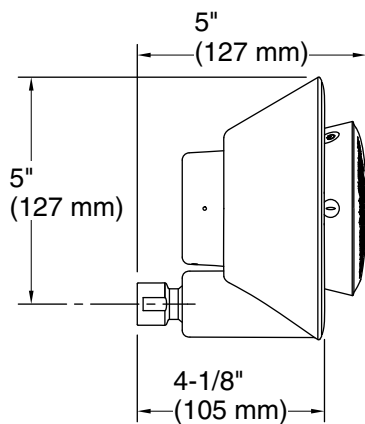

Technical Information

All product dimensions are nominal.

Power source:	Battery - DC, included
Amplifier channels:	1 at 10 W per channel
Charge time:	3 hours
Usage time:	9 hours
Bluetooth® range:	32.8 ft (0.8 m)
Bluetooth® version:	5.0
Max. Ambient temp:	140°F (60°C)

Showerhead/Body Spray:

Rated maximum flow:	1.75 gal/min (6.6 l/min)
Pressure:	80 psi (5.5 bar)

Notes

Install this product according to the installation instructions.

Follow local building electrical codes.

A Bluetooth® wireless device is required to stream music.

For use with automatic compensating valves rated at 1.50 gal/min (5.7 L./min) or less.