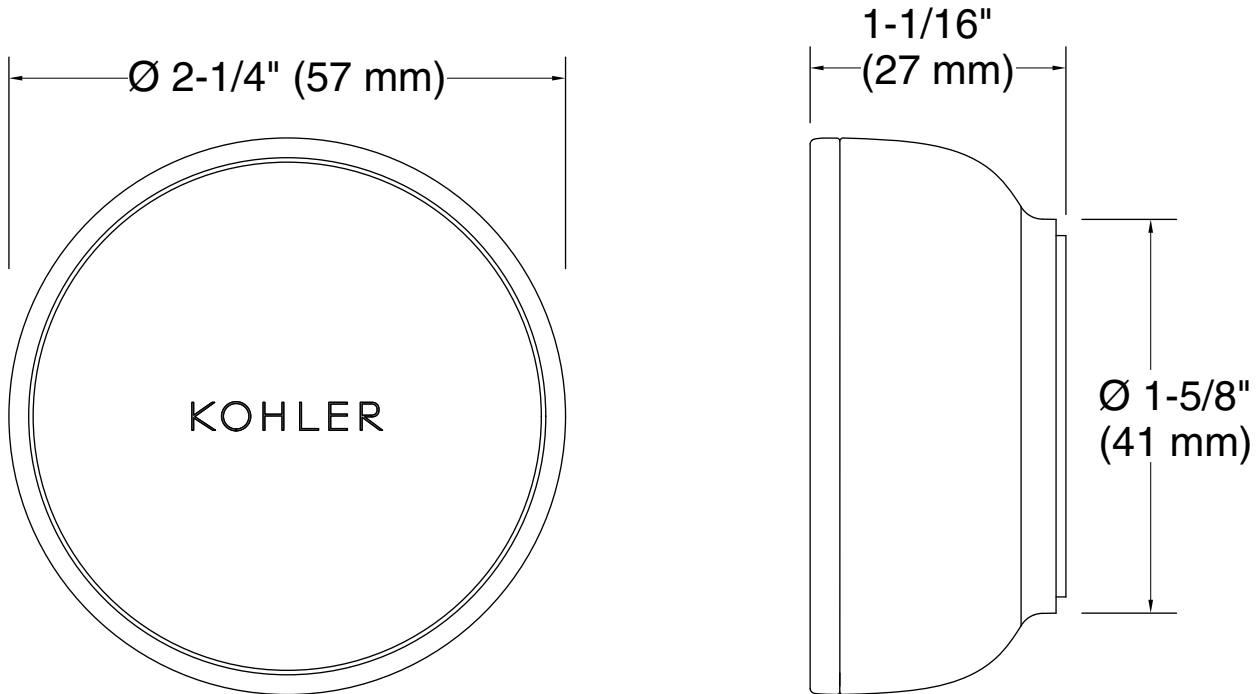

**Technical Information**

All product dimensions are nominal.

Power source: Battery - DC, included

Drain included: No

Bluetooth® range: 33 ft (10.1 m)

Bluetooth® version: 5