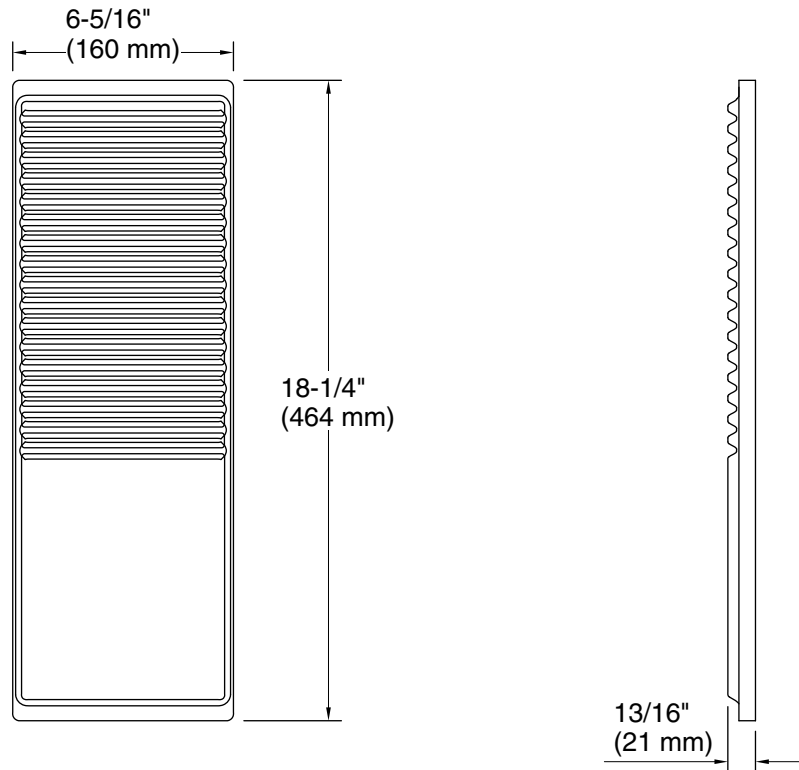

### Installation

- Rests easily across sink – no tools required

## Technical Information

All product dimensions are nominal.

Material: Wood