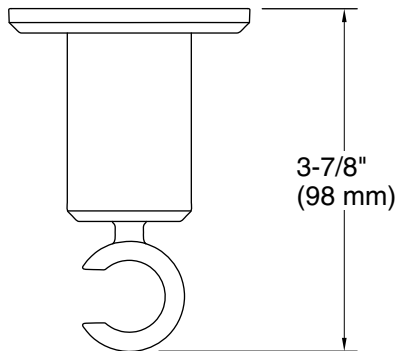

Features

- Handshower holder pivots and rotates to position handshower at desired angle.
- For use with a handshower and hose (sold separately).
- Includes check valve for backflow prevention.
- Includes supply elbow. Integrated supply and holder reduces the number of components needed in the shower space, allowing for a cleaner look.
- Part of the Occasion bathroom faucet and accessory collection.

Technical Information

All product dimensions are nominal.

Drain included: No