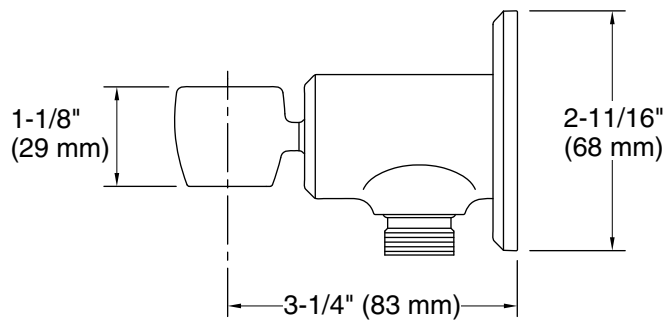

Features

- Handshower holder pivots and rotates to position handshower at desired angle.
- For use with a handshower and hose (sold separately).
- Includes check valve for backflow prevention.
- Includes supply elbow. Integrated supply and holder reduces the number of components needed in the shower space, allowing for a cleaner look.
- Part of the Occasion bathroom faucet and accessory collection.

Technical Information

All product dimensions are nominal.

Drain included: No