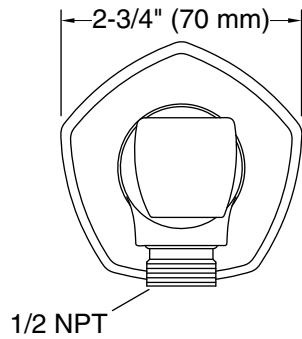

Features

- Handshower holder pivots and rotates to position handshower at desired angle.
- For use with a handshower and hose (sold separately).
- Includes check valve for backflow prevention.
- Includes supply elbow. Integrated supply and holder reduces the number of components needed in the shower space, allowing for a cleaner look.
- Part of the Occasion bathroom faucet and accessory collection.

Technical Information

All product dimensions are nominal.

Drain included: No