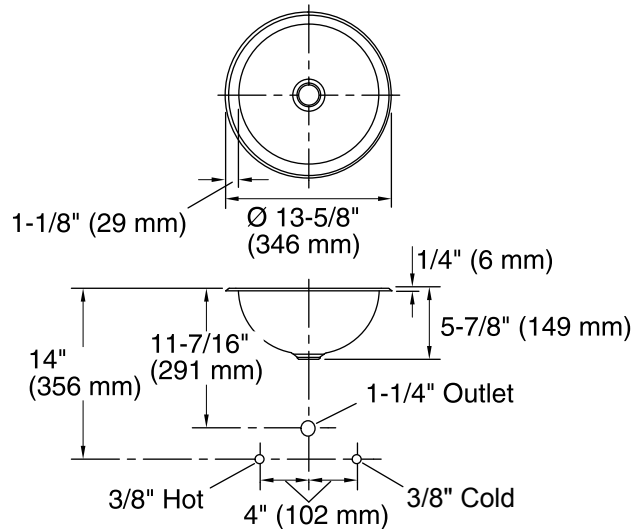

Bolero® Round

Drop-in/Under-mount Bathroom Sink
K-2610-SU

Features

- Round basin.
- Satin finish.
- No faucet holes; requires wall- or counter-mount faucet.

Material

- 20-gauge stainless steel.

Installation

Technical Information

All product dimensions are nominal.

Bowl configuration:	Single
Installation:	Drop-in, Under-mount
Bowl area (Only):	Diameter: 11-1/2" (292 mm) Water depth: 5-1/4" (133 mm)
Drain hole:	1-5/8" (41 mm)
Template:	111578-7, required, included