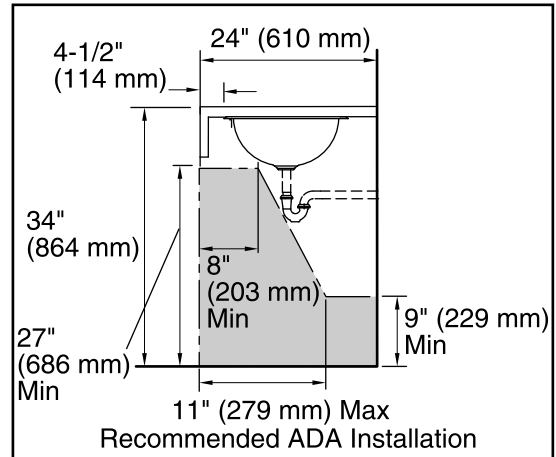

Bolero® Round

Drop-in/Under-mount Bathroom Sink
K-2610-SU

Features

- Round basin.
- Satin finish.
- No faucet holes; requires wall- or counter-mount faucet.

Material

- 20-gauge stainless steel.

Installation

Technical Information

All product dimensions are nominal.

Bowl configuration:	Single
Installation:	Drop-in, Under-mount
Bowl area (Only):	Diameter: 11-1/2" (292 mm) Water depth: 5-1/4" (133 mm)
Drain hole:	1-5/8" (41 mm)
Template:	111578-7, required, included