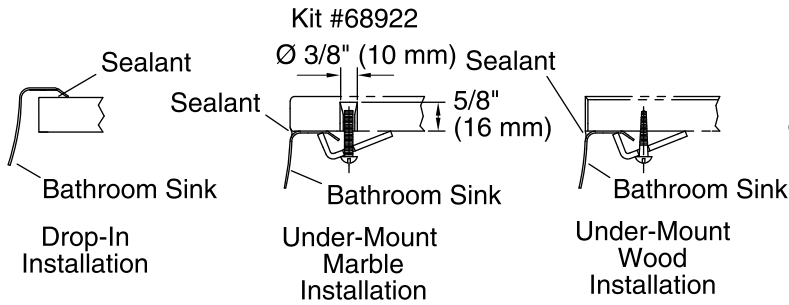

Note: Waterproof unprotected overhang area of the underside of wood counter.