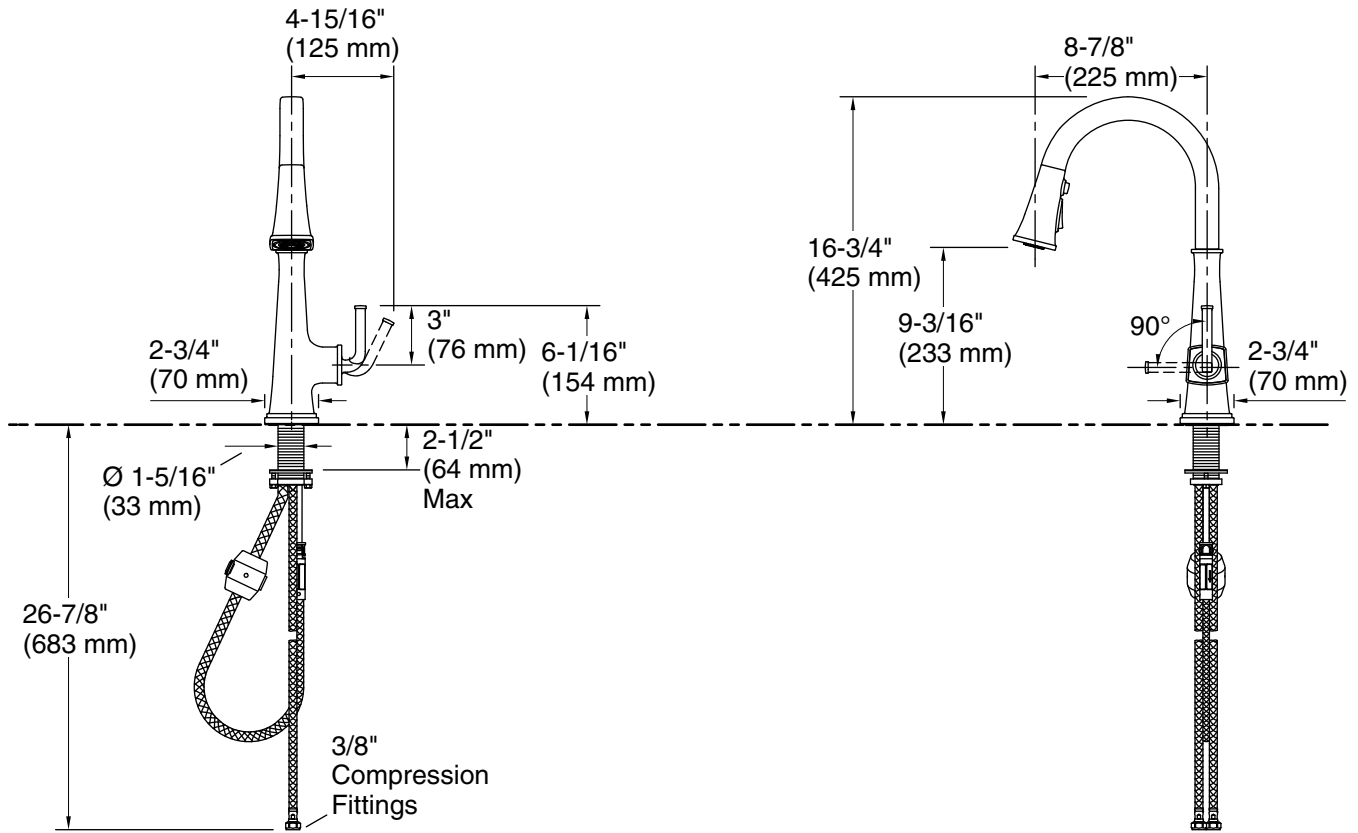

Adapters, Rough-in and Extension Kits

1327990 Range: 2-1/2" (64 mm) -
4-5/8" (117 mm)

Recommended Products/Accessories

K-77685 Single-Cartridge Water Filtration System
K-77686 Double-Cartridge Water Filtration System
K-77687 single replacement filter cartridge
K-77688 Replacement Filter Cartridges, Two-Pack

Optional Products/Accessories

K-24462 Three-hole kitchen faucet escutcheon

ADA CSA B651

Codes/Standards

ASME A112.18.1/CSA B125.1
NSF/ANSI/CAN 61
NSF/ANSI/CAN 372
All applicable US Federal and State material regulations
DOE - Energy Policy Act 1992
California Energy Commission (CEC)
ADA
ICC/ANSI A117.1
CSA B651

Technical Information

All product dimensions are nominal.

Faucet:

Flow rate: 1.5 gal/min (5.7 l/min)

Pressure: 60 psi (4.1 bar)

Spout:

Spout reach: 8-7/8" (225 mm)

Notes