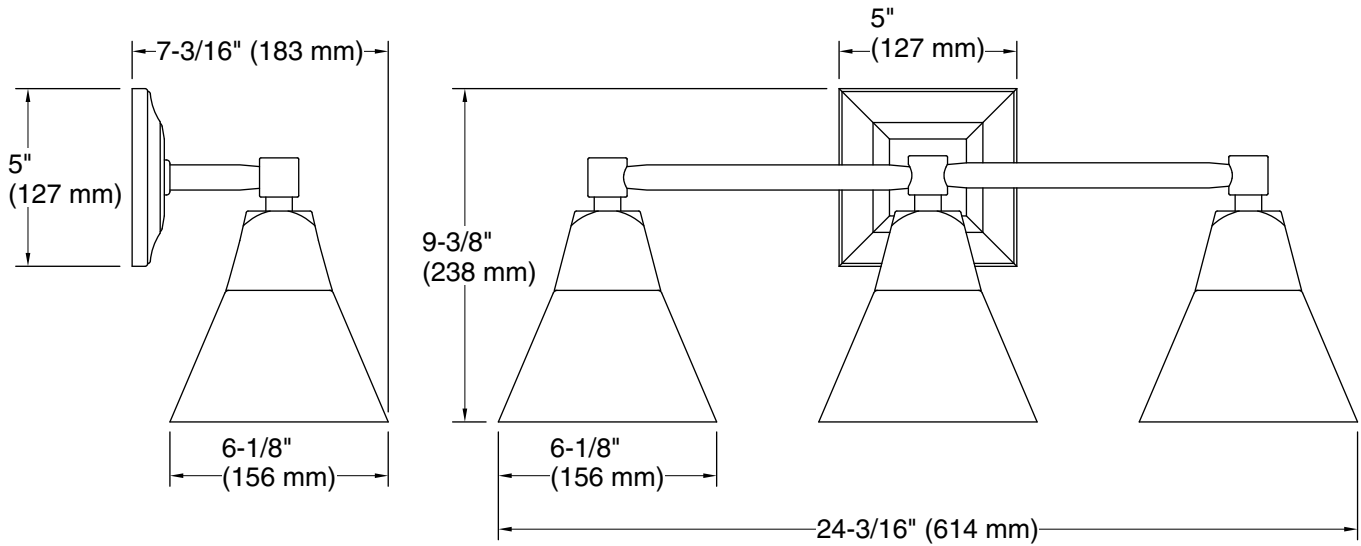

Required Electrical Service

One circuit required.

Lights: 120 V, 60 Hz

Technical Information

All product dimensions are nominal.

Installation Type: Wall-mount

Material: Brass

Number of Lights: 3

Lighting Type: Socket-based

Socket Type: E-26 Medium

Number of Shades: 3

Shade Type: Glass - frosted

Electrical component rating: Socket Rating: 60 Hz, 60 W, 2400 Lumens, 3000K