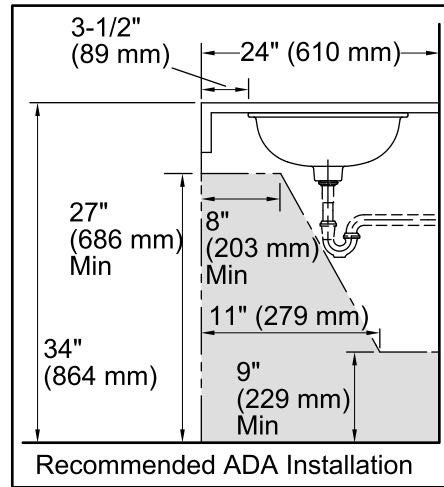

Technical Information

All product dimensions are nominal.

Bowl configuration:	Single
Installation:	Under-mount
Bowl area (Only):	Diameter: 13-3/4" (349 mm) Water depth: 5" (127 mm)
Drain hole:	1-3/4" (44 mm)
Template:	1035896-7, required, not included