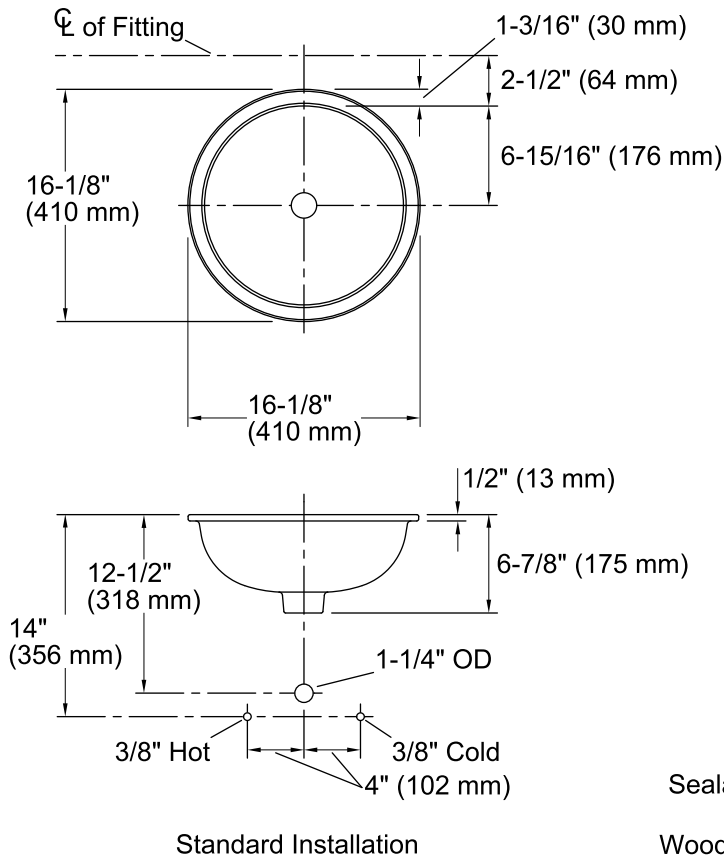

Features

- Round basin.
- No faucet holes; requires wall- or counter-mount faucet.

Material

- Vitreous china.

Installation

- Under-mount

Recommended Products/Accessories

K-9018 P-Trap

Technical Information

All product dimensions are nominal.

Bowl configuration:	Single
Installation:	Under-mount
Bowl area (Only):	Diameter: 13-3/4" (349 mm) Water depth: 5" (127 mm)
Drain hole:	1-3/4" (44 mm)
Template:	1035896-7, required, not included