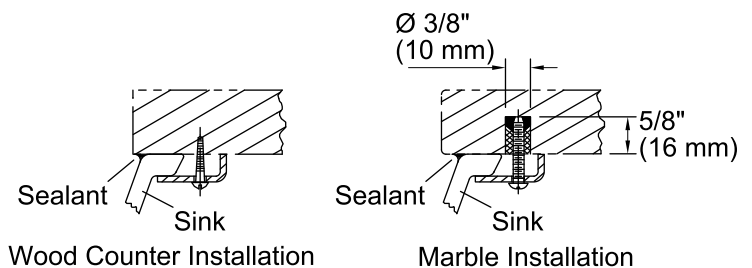

Features

- Round basin.
- No faucet holes; requires wall- or counter-mount faucet.

Material

- Vitreous china.

Installation

- Under-mount

Recommended Products/Accessories

K-9018 P-Trap

Technical Information

All product dimensions are nominal.

Bowl configuration:	Single
Installation:	Under-mount
Bowl area (Only):	Diameter: 13-3/4" (349 mm) Water depth: 5" (127 mm)
Drain hole:	1-3/4" (44 mm)
Template:	1035896-7, required, not included