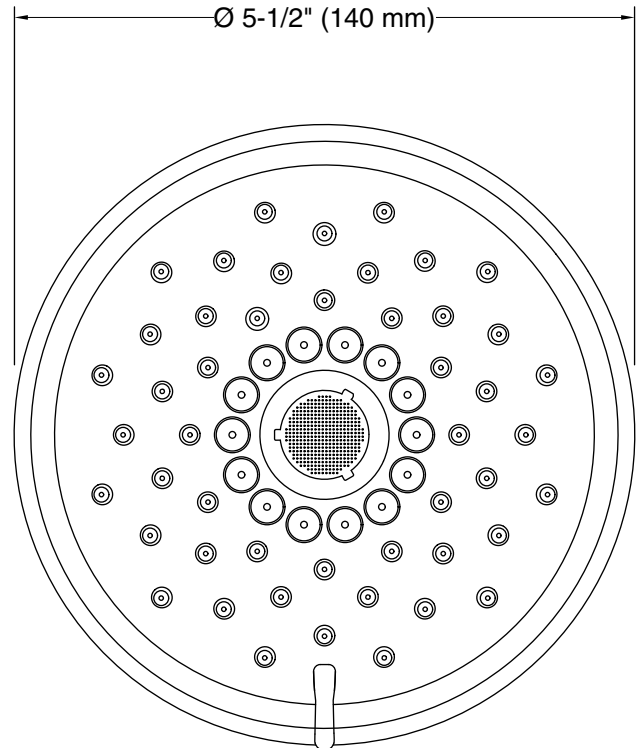

#### Installation

- Shower arm and flange sold separately
- 1/2"-14 NPT connection.
- Wall-mount

### Technical Information

All product dimensions are nominal.