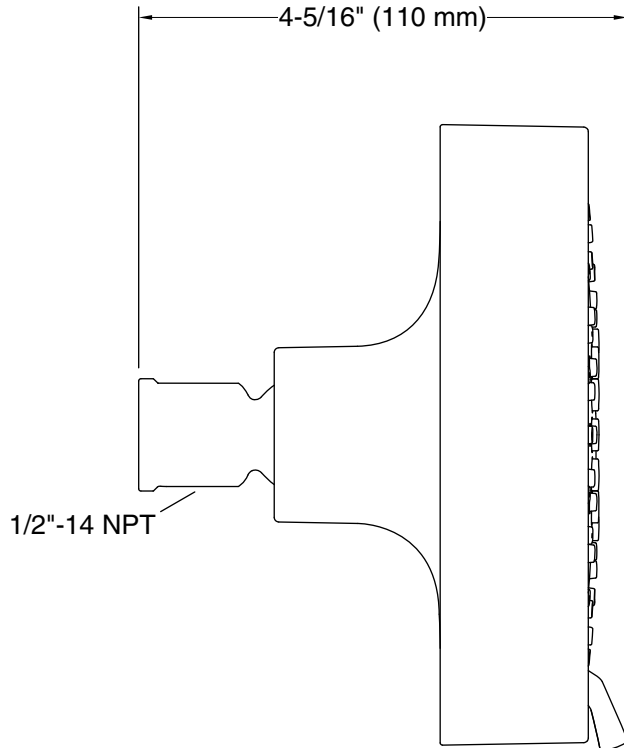

#### Installation

- Shower arm and flange sold separately
- 1/2"-14 NPT connection.
- Wall-mount

### Technical Information

All product dimensions are nominal.