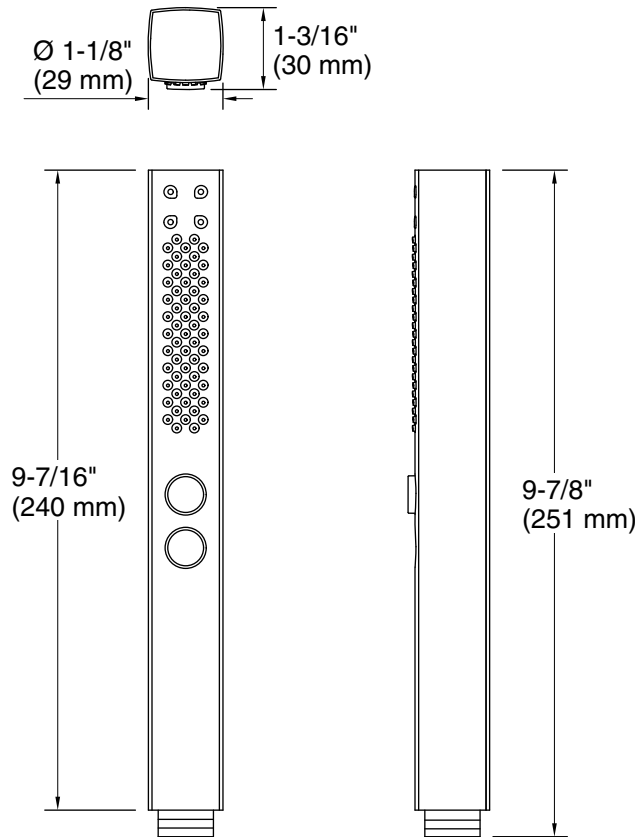

Technical Information

All product dimensions are nominal.

Drain included: No

Handshower:

Rated maximum flow: 2.5 gal/min (9.5 l/min)

Notes

For use with automatic compensating valves rated at 2.2 gal/min (8.3 l/min) or less.