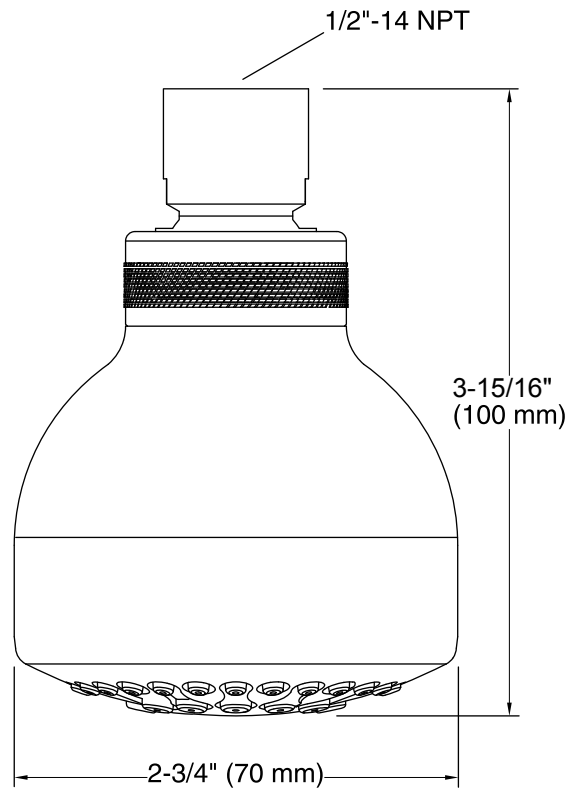

Features

- Single-function showerhead delivers a full, consistent spray, regardless of water pressure
- Sprayface with flexible nozzles resists hard water buildup and is easy to clean
- 1/2-inch NPT connection
- 1.5 gpm (gallons per minute) flow rate
- Showerarm and flange not included
- Coordinates with Coralais faucets and accessories

Material

- KOHLER finishes resist corrosion and tarnishing.

Installation

- Bath- or deck-mount.
- Wall-mount

Codes/Standards

ASME A112.18.1/CSA B125.1
All applicable US Federal and State material regulations
DOE - Energy Policy Act 1992
EPA WaterSense®
California Energy Commission (CEC)

Technical Information

All product dimensions are nominal.

Drain included: No

Showerhead/Body Spray:

Rated maximum flow: 1.5 gal/min (5.7 l/min)

Pressure: 80 psi (5.5 bar)

Notes

Install this product according to the installation guide.