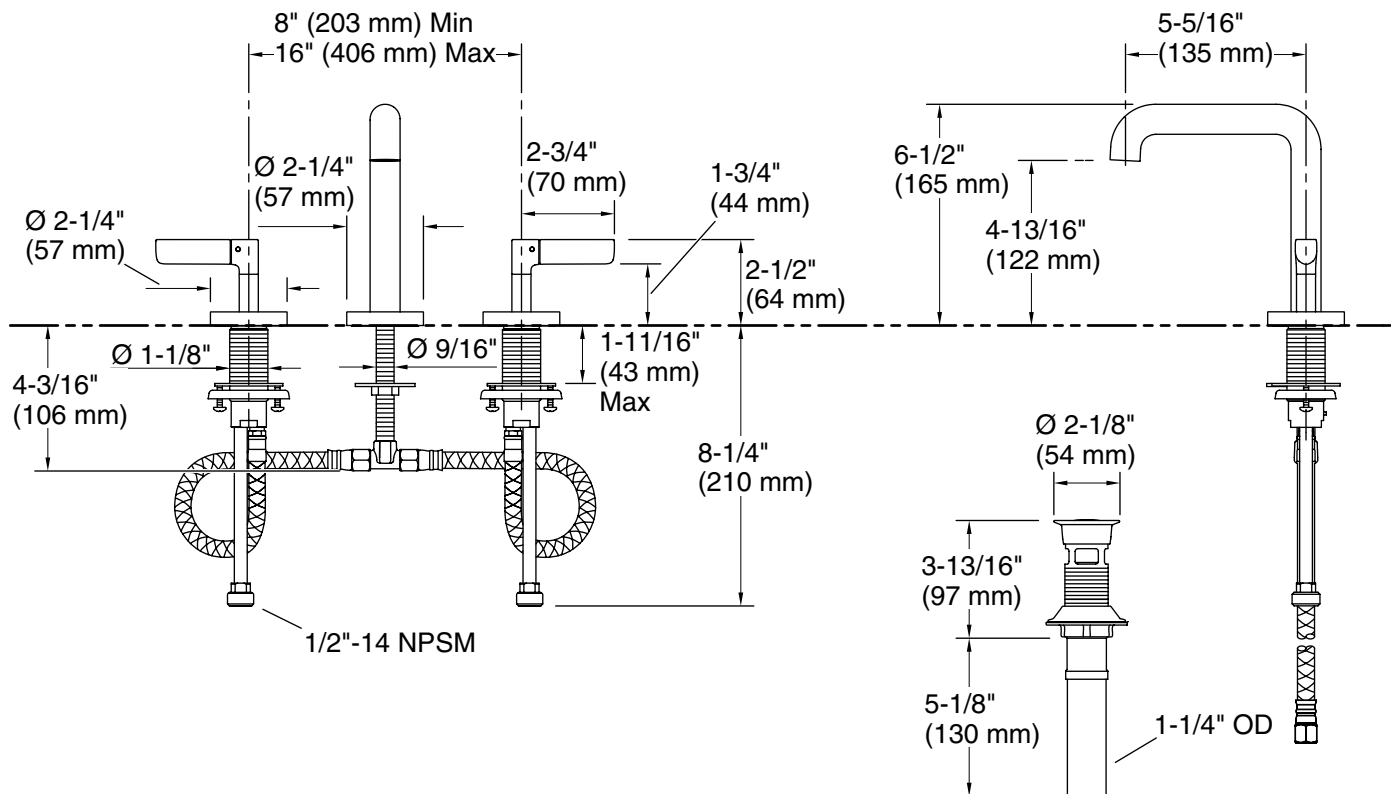

## FEATURES

- Brass construction for durability and reliability
- Two-handle, widespread sink faucet for 8" (203 mm) - 16" (406 mm) centers
- 1.2 gal/min (4.5 l/min) maximum flow rate
- Includes Soft Touch drain
- Quarter-turn washerless ceramic disc valves
- For project/hospitality specifications only
- Complements the One™ collection, and transitional and contemporary designs

## SPECIFIED MODEL

Model	Description	Finishes	
P23325-LV	One Nazaré Bathroom Sink Faucet, Tall Spout	<input type="checkbox"/> CP Polished Chrome	<input type="checkbox"/> SN Polished Nickel

We reserve the right to make revisions without notice in the design of products or in packaging unless this right has specifically been waived at the time the order is accepted.