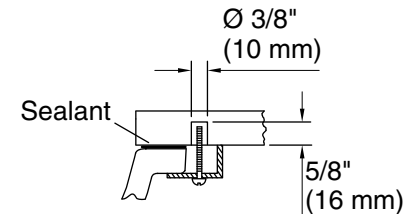

Stone Installation

PRODUCT INFORMATION

Fixture*:	
Basin Area	17" (432 mm) x 13" (330 mm)
Water Depth	3-11/16" (94 mm)
Drain Hole	Ø 1-3/4" (44 mm)
*Approximate measurements for comparison only.	
Included Components: Basin Clamp Assembly	
Cutout Template	1303058-7

SPECIFIED MODEL

Model	Description	Finishes
P74233-WO	Perfect Under-Mount Basin, Soft Rectangle with Overflow	☐ 0 Stucco White
P74234-WO	Perfect Under-Mount Basin, Soft Rectangle with Overflow, Glazed Underside	☐ 0 Stucco White

We reserve the right to make revisions without notice in the design of products or in packaging unless this right has specifically been waived at the time the order is accepted.