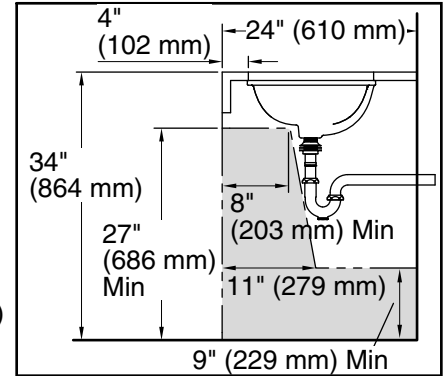

## FEATURES

- Vitreous china
- Under-mount with slotted overflow
- Glazed underside (P74234)
- Includes mounting hardware
- Complements transitional KALLISTA collections

## CODES/STANDARDS APPLICABLE

Specified model meets or exceeds the following:

- ASME A112.19.2/CSA B45.1
- ADA
- ICC/ANSI A117.1
- IAPMO/cUPC

ADA

**Recommended ADA Installation**

**Wood Installation**

**Stone Installation**

## PRODUCT INFORMATION

Fixture*:	
Basin Area	17" (432 mm) x 13" (330 mm)
Water Depth	3-11/16" (94 mm)
Drain Hole	Ø 1-3/4" (44 mm)
*Approximate measurements for comparison only.	
Included Components: Basin Clamp Assembly	
Cutout Template	1303058-7