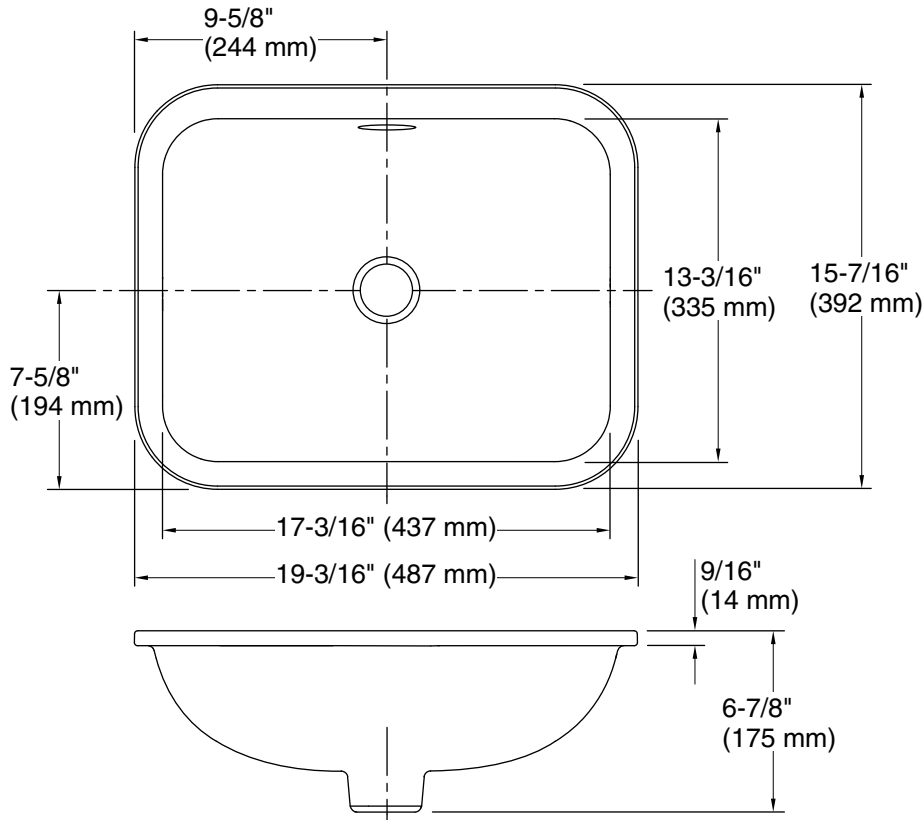

## FEATURES

- Vitreous china
- Under-mount with slotted overflow
- Glazed underside (P74234)
- Includes mounting hardware
- Complements transitional KALLISTA collections

## CODES/STANDARDS APPLICABLE

Specified model meets or exceeds the following:

- ASME A112.19.2/CSA B45.1
- ADA
- ICC/ANSI A117.1
- IAPMO/cUPC

ADA

**Recommended ADA Installation**

**Wood Installation**

**Stone Installation**

## PRODUCT INFORMATION

Fixture*:	
Basin Area	17" (432 mm) x 13" (330 mm)
Water Depth	3-11/16" (94 mm)
Drain Hole	Ø 1-3/4" (44 mm)
*Approximate measurements for comparison only.	
Included Components: Basin Clamp Assembly	
Cutout Template	1303058-7