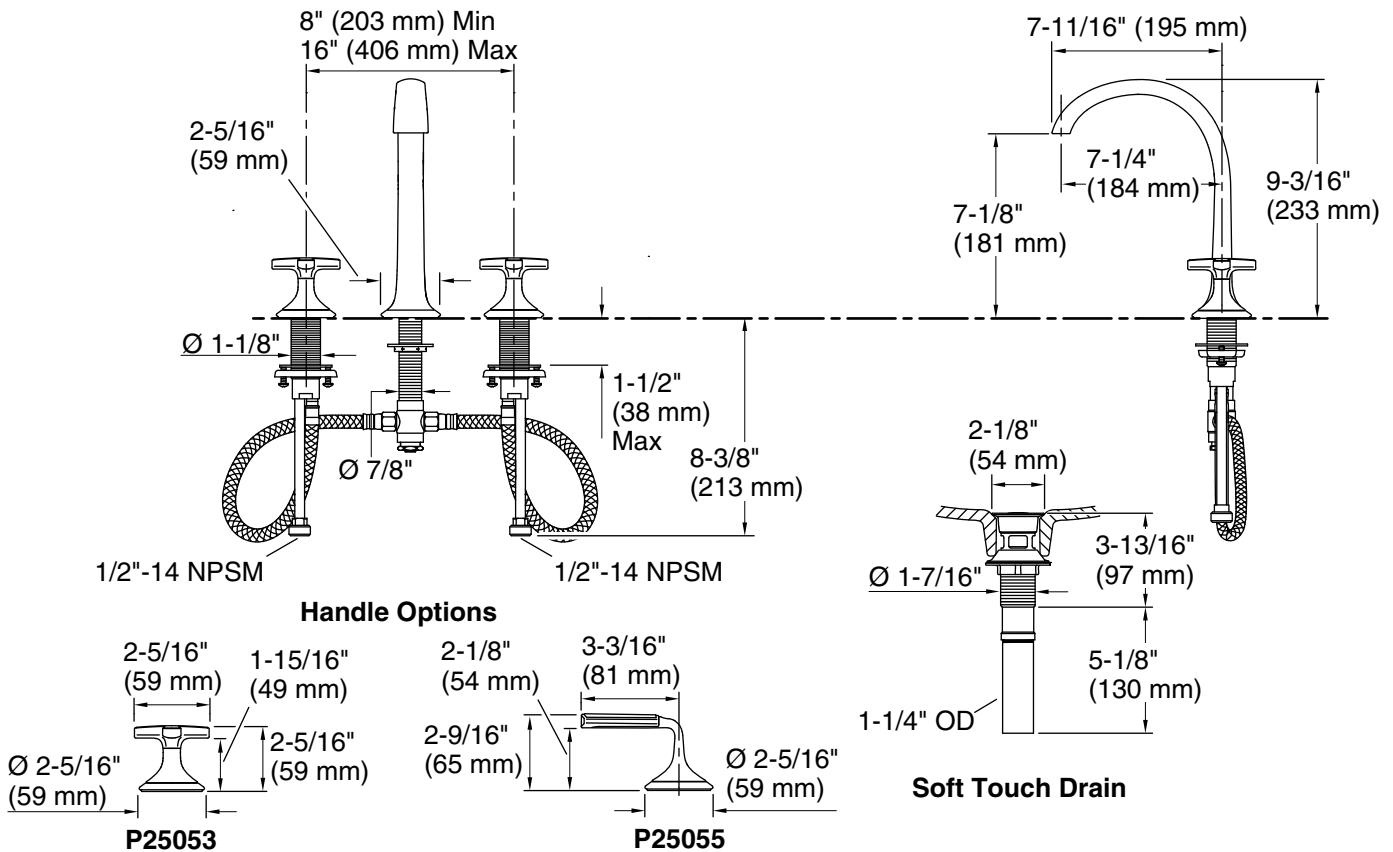

KALLISTA®

Script® Sink Faucet Arch Spout, Enamel Handles

P25053,
P25055

FEATURES

- Solid metal construction for durability and reliability
- Two-handle, widespread lavatory faucet for 8" (203 mm) - 16" (406 mm) centers
- Quarter-turn washerless ceramic disc valves
- 1.2 gal/min (4.5 l/min) maximum flow rate
- Includes Soft-Touch drain
- Meets CalGreen requirements for lavatory faucets
- Available with fired enamel handle inserts
- Complements the Script collection

CODES/STANDARDS APPLICABLE

Specified model meets or exceeds the following:

- ADA*
- ASME A112.18.1/CSA B125.1
- CSA B651*
- EPA WaterSense®
- ICC/ANSI A117.1
- NSF 61
- OBC* (lever only)
- All applicable US Federal and State material regulations

* Compliant when installed to the specific requirement of this regulation

SPECIFIED MODEL				
Model	Description	Finishes		
P25053-CBR	Script Sink Faucet, Arch Spout, Enamel Celeste Blue Ripple, Cross Handles	☐ CP Polished Chrome	☐ AD Nickel Silver	☐ BCH Blush Bronze
P25053-FRP	Script Sink Faucet, Arch Spout, Enamel Frost Ripple, Cross Handles	☐ CP Polished Chrome	☐ AD Nickel Silver	☐ BCH Blush Bronze
P25053-FGR	Script Sink Faucet, Arch Spout, Enamel Flannel Grey Ripple, Cross Handles	☐ CP Polished Chrome	☐ AD Nickel Silver	☐ BCH Blush Bronze
P25055-CBW	Script Sink Faucet, Arch Spout, Enamel Celeste Blue Wave, Lever Handles	☐ CP Polished Chrome	☐ AD Nickel Silver	☐ BCH Blush Bronze
P25055-FRW	Script Sink Faucet, Arch Spout, Enamel Frost Wave, Lever Handles	☐ CP Polished Chrome	☐ AD Nickel Silver	☐ BCH Blush Bronze
P25055-FGW	Script Sink Faucet, Arch Spout, Enamel Flannel Grey Wave, Lever Handles	☐ CP Polished Chrome	☐ AD Nickel Silver	☐ BCH Blush Bronze
P25055-SPR	Script Sink Faucet, Arch Spout, Enamel Spring Rain, Lever Handles	☐ CP Polished Chrome	☐ AD Nickel Silver	☐ BCH Blush Bronze

We reserve the right to make revisions without notice in the design of products or in packaging unless this right has specifically been waived at the time the order is accepted.