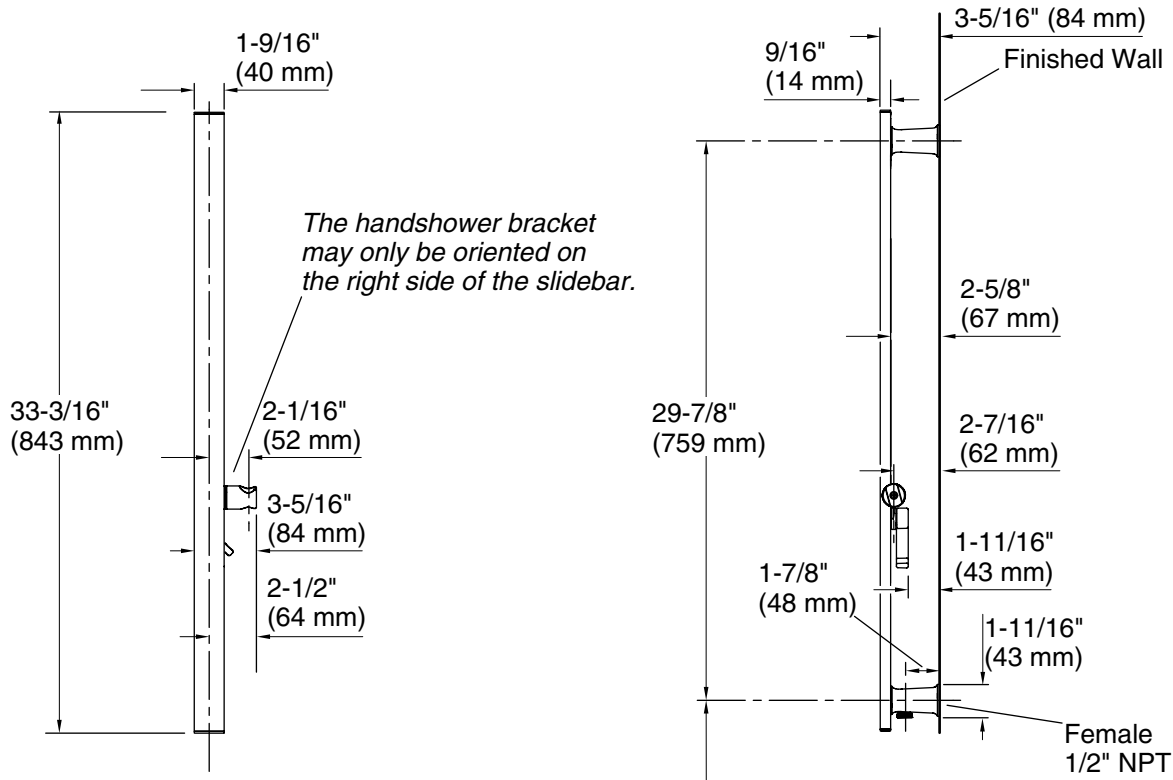

### FEATURES

- Solid brass construction for durability and reliability
- Integrated water supply eliminates the need for a separate supply
- Integrated handshower bracket allowing handshower height and angle adjustment
- Complements Kallista faucets and fixtures

## P21664

Recommended 48" (1219 mm) Floor to Bottom Post  
 ADA Recommendation: 38" (965 mm) - 41" (1041 mm)

SPECIFIED MODEL				
Model	Description	Finishes		
P21664-00	Modern Slidebar	<input type="checkbox"/> CP Polished Chrome	<input type="checkbox"/> AD Nickel Silver	<input type="checkbox"/> AG Brushed Nickel
		<input type="checkbox"/> LB Bronze	<input type="checkbox"/> GN Gunmetal	<input type="checkbox"/> W7 Black Nickel
Recommended Accessories				
P21665-00	Contemporary Shelf	<input type="checkbox"/> 0 Stucco White		
P21660-00	Contemporary Multi-Function Handshower with Hose	<input type="checkbox"/> CP Polished Chrome	<input type="checkbox"/> AD Nickel Silver	<input type="checkbox"/> AG Brushed Nickel
		<input type="checkbox"/> LB Bronze	<input type="checkbox"/> GN Gunmetal	<input type="checkbox"/> W7 Black Nickel
P21660-RF	Contemporary Multi-Function ADA Handshower with Hose	<input type="checkbox"/> CP Polished Chrome		
P24843-00	One™ Wand Dual-Function Handshower with Hose	<input type="checkbox"/> CP Polished Chrome	<input type="checkbox"/> AD Nickel Silver	
		<input type="checkbox"/> AG Brushed Nickel	<input type="checkbox"/> GN Gunmetal	