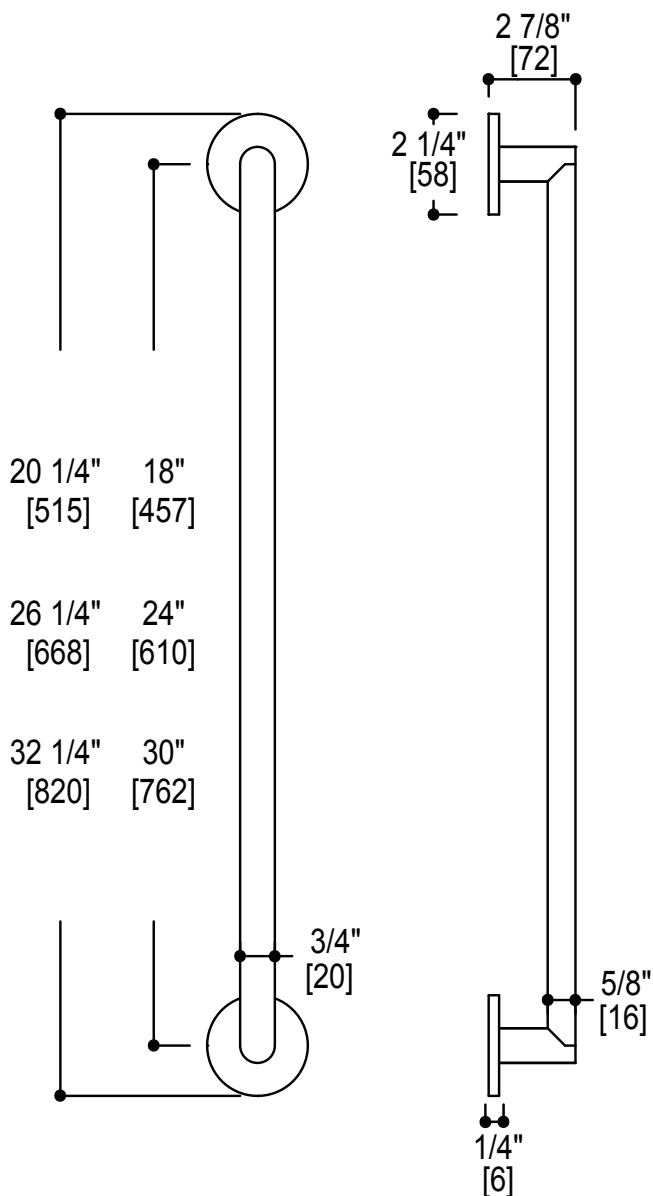

NOTE: Dimensions and specifications are subject to change without notice.