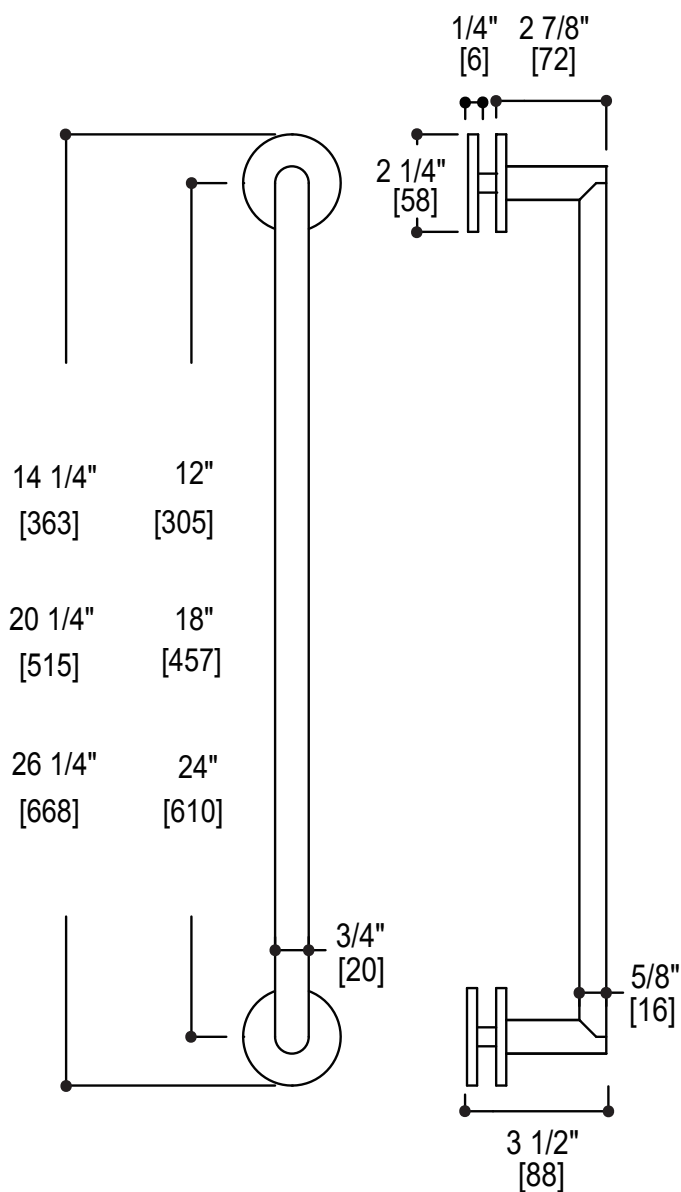

1818 COLLECTION SINGLE SHOWER DOOR HANDLE

PRODUCT NAME: SINGLE SHOWER DOOR HANDLE

SIZE: 12" / 18" / 24"

PRODUCT CODE: 18187512 / 7518 / 7524

MATERIAL: All-brass construction

STOCKED FINISHES:
Polished Chrome (99)
Polished Nickel (68)
Brushed Nickel (81)
Matte Black (48)
Brushed Brass (78)

SPECIAL FINISHES AVAILABLE: 23 options available.
Please see our website for full list of samples

WARRANTY:

Lifetime Limited (Residential Use)
One Year (Commercial Use)

NOTE: Dimensions and specifications are subject to change without notice.