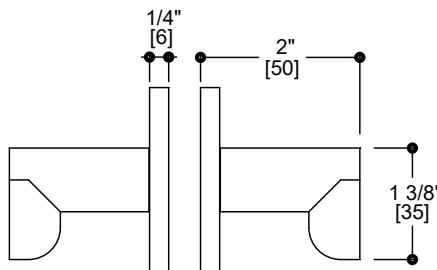

NOTE: Dimensions and specifications are subject to change without notice.