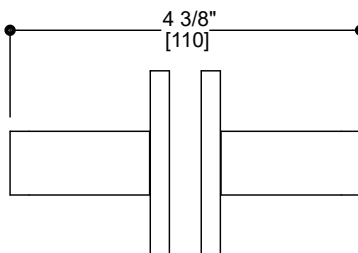

NOTE: Dimensions and specifications are subject to change without notice.