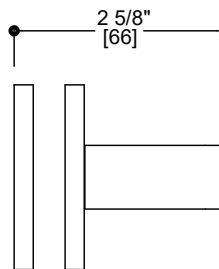

NOTE: Dimensions and specifications are subject to change without notice.