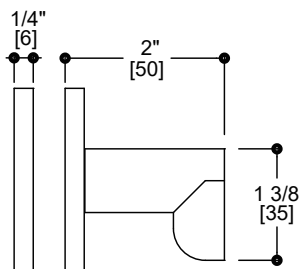

NOTE: Dimensions and specifications are subject to change without notice.