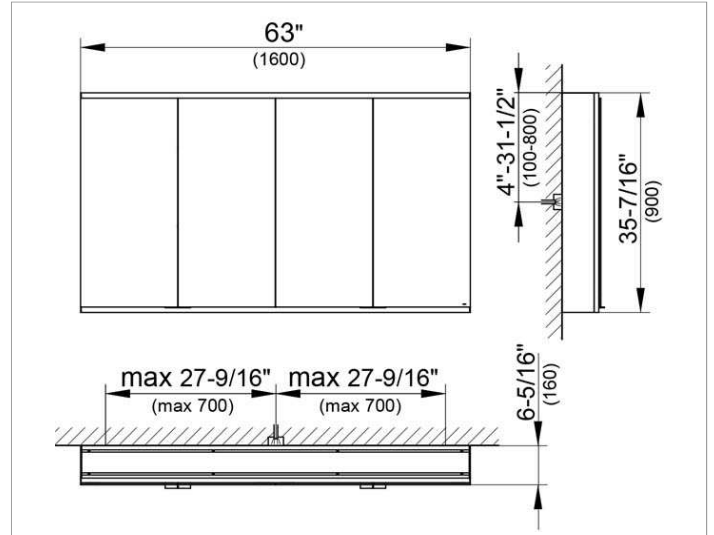

Royal Modular 2.0
800411161105500 Mirror cabinet

PRODUCT

DRAWING

EEK: A++, A+, A ,

SURFACE

silver anodized

DIMENSION

62,99 x 35,43 x 6,3 "