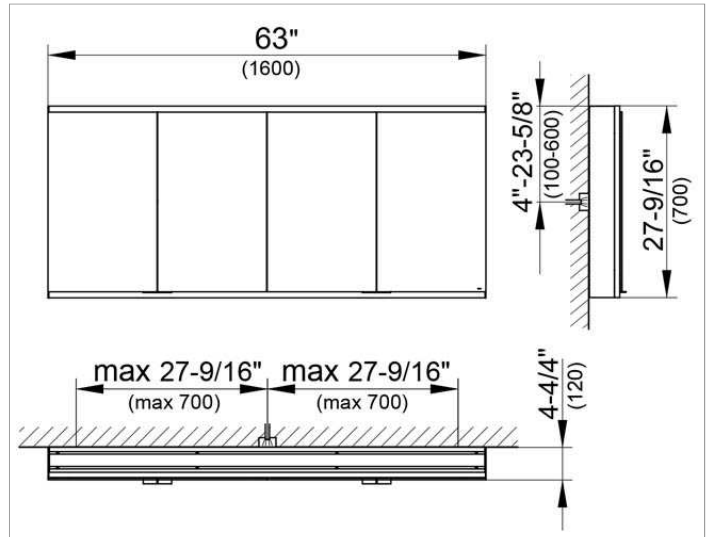

Royal Modular 2.0
800411160005500 Mirror cabinet

PRODUCT

DRAWING

EEK: A++, A+, A ,

SURFACE

silver anodized

DIMENSION

62,99 x 27,56 x 4,72 "