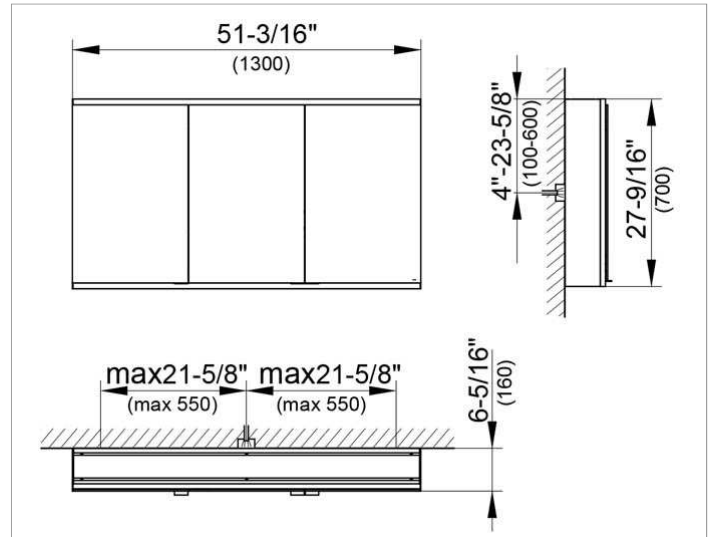

Royal Modular 2.0
800311130105200 Mirror cabinet

PRODUCT

DRAWING

EEK: A++, A+, A ,

SURFACE

silver anodized

DIMENSION

51,18 x 27,56 x 6,3 "