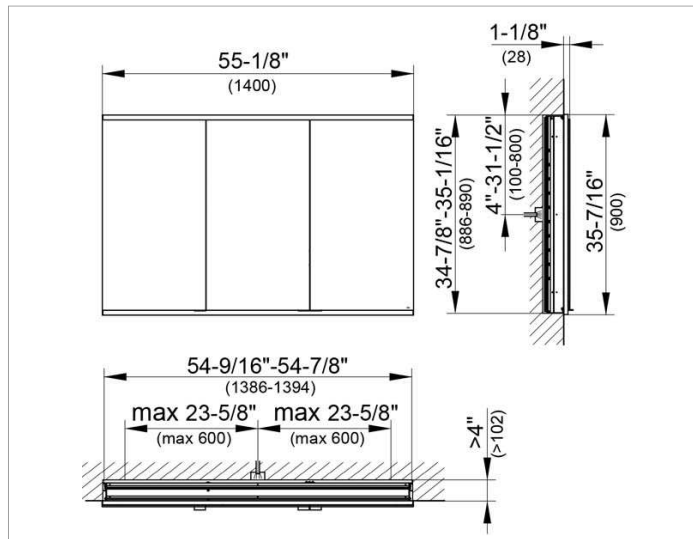

Royal Modular 2.0
800310141005300 Mirror cabinet

PRODUCT

DRAWING

EEK: A++, A+, A,

SURFACE

silver anodized

DIMENSION

55,12 x 35,43 x 4,72 "