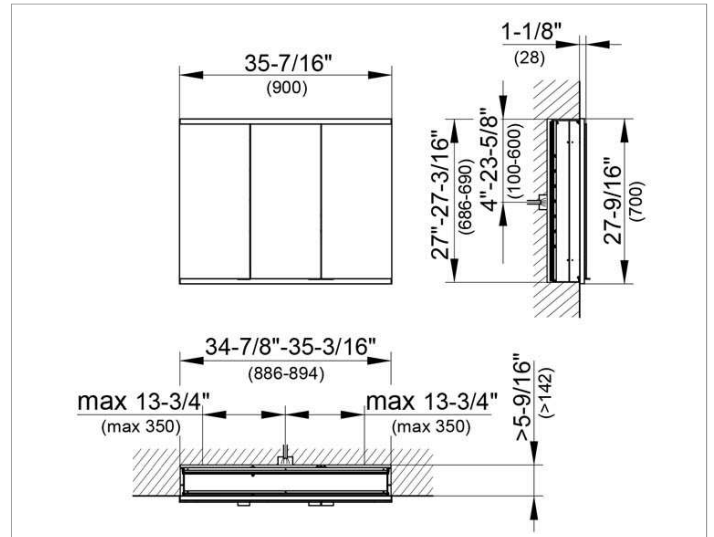

Royal Modular 2.0
800310090105200 Mirror cabinet

PRODUCT

DRAWING

EEK: A++, A+, A ,

SURFACE

silver anodized

DIMENSION

35,43 x 27,56 x 6,3 "