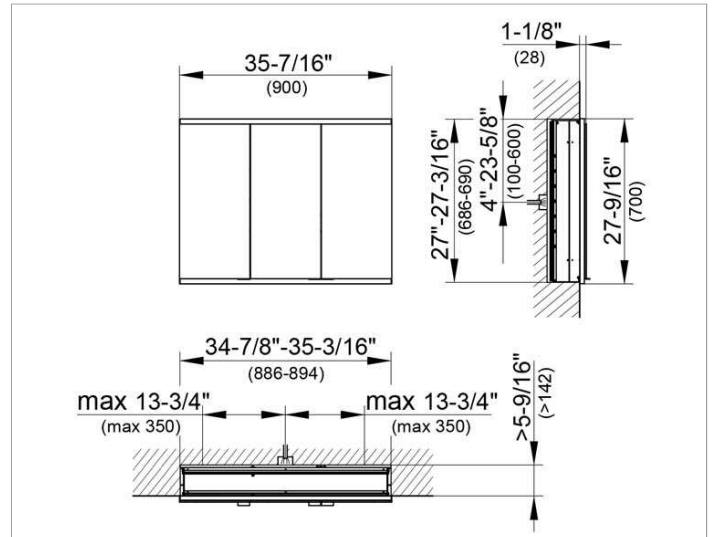

Royal Modular 2.0
800310090105000 Mirror cabinet

PRODUCT

DRAWING

EEK: A++, A+, A ,

SURFACE

silver anodized

DIMENSION

35,43 x 27,56 x 6,3 "