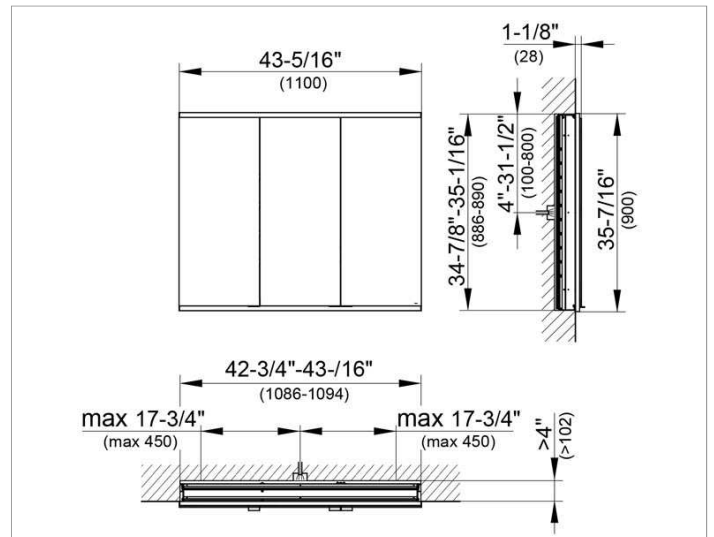

Royal Modular 2.0
800300111005300 Mirror cabinet

PRODUCT

DRAWING

SURFACE

silver anodized

DIMENSION

43,31 x 35,43 x 4,72 "

Warranty: KEUCO products are covered by a 5-year manufacturer's warranty, in effect from the date of purchase. During this time, proven product defects will be remedied free of charge. Warranty claims must be filed in writing, including a detailed description of the defect immediately after a defect has occurred. For a copy of our detailed product warranty policy, please contact us at office-usa@keuco.com.